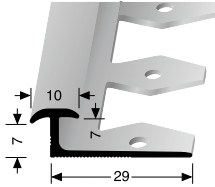

Easy bending edge trims Seuils cintrables

PF 297 EB \diamond 7 mm

offen gestanzt
open punched
estampé ouvert

SBS-O

VE 10x 2,70 m

F4 Alu silber	18972704		
VE 10	36,25 €/St		
< VE	41,69 €/St		

PF 801 EB \diamond 3 mm