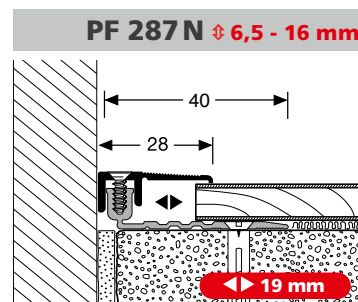

Combi+

VE	10x 3,00 m	10x 2,70 m	10x 1,00 m	10x 0,90 m
F3 Alu poliert	19143003**	19142703	19141003**	19140903
F4 Alu silber	19143004	19142704	19141004	19140904
F9 Alu sand	19143009	19142709	19141009	19140909
VE 10	77,35 €/St	69,60 €/St	27,20 €/St	24,45 €/St
< VE	88,95 €/St	80,04 €/St	31,28 €/St	28,12 €/St
F5 Alu gold	19143005**	19142705	19141005**	19140905
F6 Alu bronze	19143006**	19142706	19141006**	19140906
F2 Alu edelstahloptik	19143002	19142702	19141002	19140902
VE 10	79,30 €/St	71,40 €/St	27,95 €/St	25,15 €/St
< VE	91,20 €/St	82,11 €/St	32,14 €/St	28,92 €/St
F4G Alu silber f.g.	19143014		19141014	
VE 10	85,60 €/St		30,15 €/St	
< VE	98,44 €/St		34,67 €/St	
F1G Alu platinumium f. g.	19143011		19141011	
VE 10	91,00 €/St		32,05 €/St	
< VE	104,65 €/St		36,86 €/St