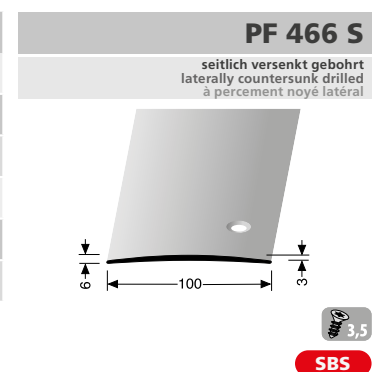

VE	10x 2,70 m	10x 1,00 m		
F4 Alu silber	12662704	12661004**		
VE 10	62,60 €/St	23,50 €/St		
< VE	71,99 €/St	27,03 €/St		
F5 Alu gold		12661005		
VE 10		24,15 €/St		
< VE		27,77 €/St