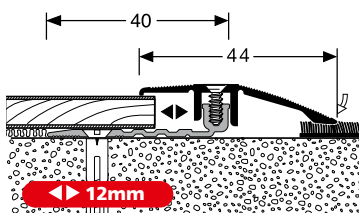

PF 386 TS $\uparrow$ 5 - 11,5 mm

VE	10x 3,00 m	10x 2,70 m	10x 1,00 m	10x 0,90 m
F4 Alu silber	19743004	19742704	19741004	19740904
F9 Alu sand	19743009	19742709	19741009	19740909
VE 10	73,80 €/St	66,40 €/St	26,00 €/St	23,45 €/St
< VE	84,87 €/St	76,36 €/St	29,90 €/St	26,97 €/St
F5 Alu gold	19743005	19742705	19741005**	19740905
F6 Alu bronze	19743006	19742706	19741006	19740906
F2 Alu edelstahloptik	19743002	19742702	19741002	19740902
VE 10	77,15 €/St	69,45 €/St	26,95 €/St	24,40 €/St
< VE	88,72 €/St	79,87 €/St	30,99 €/St	28,06 €/St