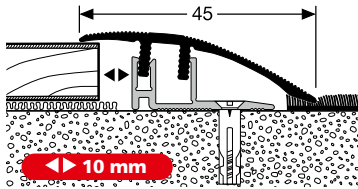

Premium-Laminat Maxx

PF 586 L Maxx $\updownarrow$ 8 - 12 mm

VE	10x 3,00 m	10x 2,70 m	10x 1,00 m	10x 0,90 m
F4 Alu silber	63730004	63727004	63710004	63709004
F9 Alu sand	63730009**	63727009	63710009**	63709009
VE 10	71,30 €/St	64,10 €/St	24,65 €/St	22,25 €/St
< VE	82,00 €/St	73,72 €/St	28,35 €/St	25,59 €/St
F2 Alu edelstahloptik	63730002	63727002	63710002	63709002
VE 10	74,15 €/St	66,70 €/St	25,60 €/St	22,95 €/St
< VE	85,27 €/St	76,71 €/St	29,44 €/St	26,39 €/St