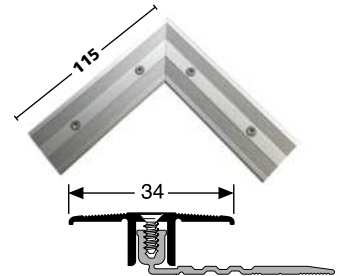

Kreuze und Ecken

Crosses and Corners Croix et Coins

VE	4x 11,5 x 11,5 cm			
F4 Alu silber	19720304			
VE 4	60,70 €/St			
F2 Alu edelstahloptik	19720302			
VE 4	61,00 €/St			

PF 388 TS EC $\updownarrow$ 5-11,5 mm
90° Ecke
90° Corner 90° Angle