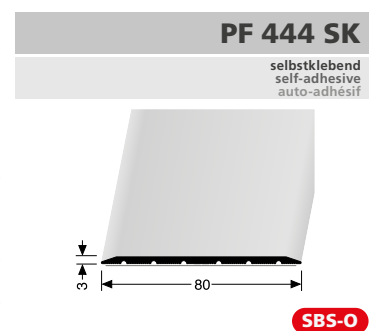

VE	10x 3,00 m	10x 2,70 m	10x 1,00 m	10x 0,90 m
F3 Alu poliert		11682703		
F4 Alu silber		11682704	11681004	11680904
F9 Alu sand		11682709	11681009	11680909
VE 10		59,90 €/St	22,60 €/St	20,55 €/St
< VE		68,89 €/St	25,99 €/St	23,63 €/St
F6 Alu bronze		11682706	11681006**	11680906
VE 10		64,70 €/St	24,35 €/St	22,25 €/St
< VE		74,41 €/St	28,00 €/St	25,59 €/St
F2G Alu edelstahloptik f.g.		11682702	11681002	11680902
VE 10		69,30 €/St	26,00 €/St	23,85 €/St
< VE		79,70 €/St	29,90 €/St	27,43 €/St
F16 Alu pulv. schwarz	11683016	11682716	11681016	11680916
VE 10	79,75 €/St	71,40 €/St	26,90 €/St	24,45 €/St
< VE	91,71 €/St	82,11 €/St	30,94 €/St	28,12 €/St