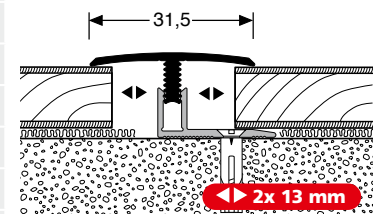

VE	10x 3,00 m	10x 2,70 m	10x 2,00 m	10x 1,00 m	10x 0,90 m
H22 Alu Buche hell**		64202722			64200922
H30 Alu Eiche hell	64203030	64202730	64202030	64201030	64200930
H33 Alu Eiche weiß gek.	64203033	64202733	64202033	64201033	64200933
H61 Alu Eiche grau		64202761			64200961
H62 Alu Eiche beige grau		64202762			64200962
H64 Alu Eiche creme		64202764			64200964
H65 Alu Eiche hellgrau		64202765			64200965
H81 Alu Nussbaum		64202781			64200981
VE 10	68,65 €/St	61,90 €/St	46,25 €/St	24,05 €/St	21,70 €/St
< VE	78,95 €/St	71,19 €/St	53,19 €/St	27,66 €/St	24,96 €/St

PF 558 H ⚡ 7 - 12 mm