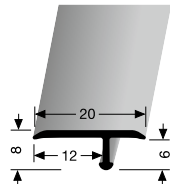

PF 291 U

ungebohrt
undrilled
non percé

SBS-O

VE	10x 2,70 m			
F3 Alu poliert	18912703			
F4 Alu silber	18912704			
F9 Alu sand	18912709			
VE 10	15,95 €/St			
< VE	18,34 €/St			
F5 Alu gold	18912705			
F6 Alu bronze	18912706			
VE 10	17,85 €/St			
< VE	20,53 €/St			
F2G Alu edelstahloptik f.g.	18912702			
VE 10	20,70 €/St			
< VE	23,81 €/St