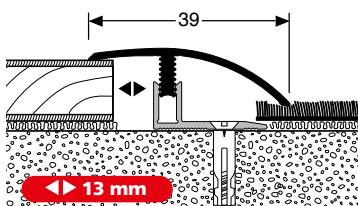

PF 556 H $\diamond$ 7 - 12 mm

DIGITAL PRINTING DECOR

VE	10x 3,00 m	10x 2,70 m	10x 2,00 m	10x 1,00 m	10x 0,90 m
H22 Alu Buche hell**		64402722			64400922
H30 Alu Eiche hell	64403030	64402730	64402030	64401030	64400930
H33 Alu Eiche weiß gek.	64403033	64402733	64402033	64401033	64400933
H61 Alu Eiche grau		64402761			64400961
H62 Alu Eiche beige grau		64402762			64400962
H64 Alu Eiche creme		64402764			64400964
H65 Alu Eiche hellgrau		64402765			64400965
H81 Alu Nussbaum		64402781			64400981
VE 10	74,00 €/St	66,65 €/St	49,75 €/St	26,00 €/St	23,40 €/St
< VE	85,10 €/St	76,65 €/St	57,21 €/St	29,90 €/St	26,91 €/St

** Auslaufartikel! Discontinued product! Article discontinué!