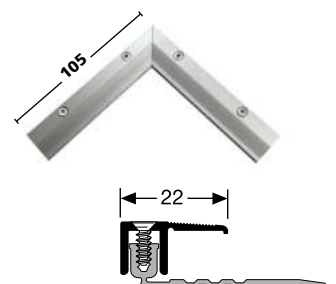

VE	1x 10,5 x 10,5 cm			
F4 Alu silber	19730404			
VE 1	60,55 €/St			
F2 Alu edelstahloptik	19730402			
VE 1	60,65 €/St			

PF 387 TS IE $\updownarrow$ 5-11,5 mm
90° Innenecke
90° Inner Corner 90° Angle Intérieur