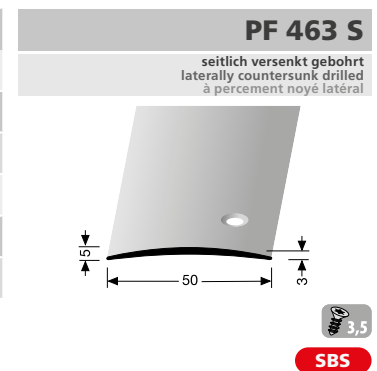

VE	10x 2,70 m	15x 1,00 m
F4 Alu silber	12632704	12631004
VE 10/15	33,90 €/St	12,75 €/St
< VE	38,99 €/St	14,66 €/St
F5 Alu gold	12632705	12631005
VE 10/15	34,55 €/St	13,10 €/St
< VE	39,73 €/St	15,07 €/St