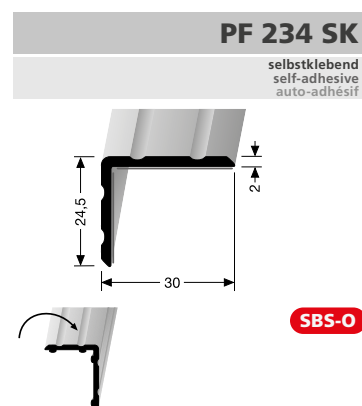

Winkelprofile und TK-Profile

Angle profiles and stair nosings Cornières et nez de marches

VE	10x 3,00 m	10x 2,70 m	10x 2,50 m	15x 1,00 m
F4 Alu silber	15343004	15342704	15342504	15341004
F9 Alu sand	15343009	15342709	15342509	15341009
VE 10/15	38,00 €/St	34,15 €/St	31,85 €/St	13,05 €/St
< VE	43,70 €/St	39,27 €/St	36,63 €/St	15,01 €/St
F5 Alu gold		15342705	15342505	
F6 Alu bronze	15343006	15342706	15342506	
F2 Alu edelstahloptik	15343002	15342702	15342502	15341002
VE 10/15	41,10 €/St	37,00 €/St	34,45 €/St	14,00 €/St
< VE	47,27 €/St	42,55 €/St	39,62 €/St	16,10 €/St
F16 Alu pulv. schwarz	15343016	15342716	15342516	15341016
VE 10/15	44,90 €/St	40,60 €/St	37,70 €/St	15,30 €/St
< VE	51,64 €/St	46,69 €/St	43,36 €/St	17,60 €/St