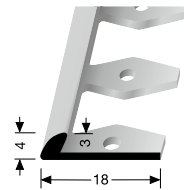

PF 357 EB $\diamond$ 3 mm

offen gestanzt
open punched
estampé ouvert

SBS-O

VE 10x 2,50 m

F4 Alu silber	18572504		
VE 10	19,50 €/St		
< VE	22,43 €/St