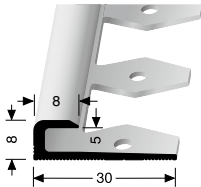

PF 802 EB $\diamond$ 5 mm

offen gestanzt
open punched
estampé ouvert

SBS-O

VE 10x 2,50 m

F4 Alu silber	18252504		
VE 10	25,45 €/St		
< VE	29,27 €/St