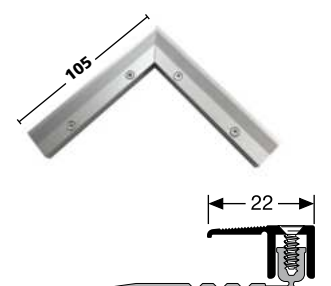

VE	1x 10,5 x 10,5 cm			
F4 Alu silber	19730304			
VE 1	60,55 €/St			
F2 Alu edelstahloptik	19730302			
VE 1	60,65 €/St			

PF 387 TS AE $\updownarrow$ 5-11,5 mm
90° Außenecke
90° Outer Corner 90° Angle Extérieur