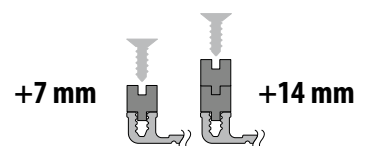

Lift-up-block Maxx

$\varnothing$ +7 mm / +14 mm