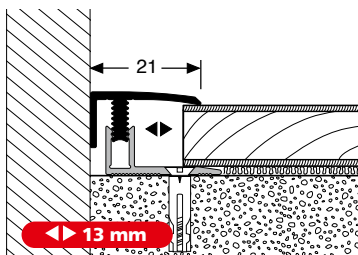

UNO-Click-Laminat

PF 557 H $\diamond$ 7 - 12 mm

DIGITAL PRINTING DECOR

VE	10x 3,00 m	10x 2,70 m	10x 2,00 m	10x 1,00 m	10x 0,90 m
H22 Alu Buche hell**		64302722			64300922
H30 Alu Eiche hell	64303030	64302730	64302030	64301030	64300930
H33 Alu Eiche weiß gek.	64303033	64302733	64302033	64301033	64300933
H61 Alu Eiche grau		64302761			64300961
H62 Alu Eiche beige grau		64302762			64300962
H64 Alu Eiche creme		64302764			64300964
H65 Alu Eiche hellgrau		64302765			64300965
H81 Alu Nussbaum		64302781			64300981
VE 10	68,90 €/St	62,00 €/St	46,35 €/St	24,15 €/St	21,70 €/St
< VE	79,24 €/St	71,30 €/St	53,30 €/St	27,77 €/St	24,96 €/St