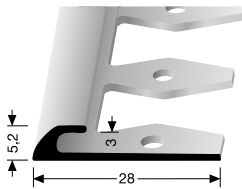

PF 361/3 EB $\diamond$ 3 mm

offen gestanzt
open punched
estampé ouvert

SBS-O

VE 10x 2,50 m

F4 Alu silber	16632504		
VE 10	21,90 €/St		
< VE	25,19 €/St