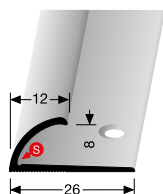

PF 371 $\updownarrow$ 5 - 8 mm

3,0

SBS

VE	10x 2,70 m	15x 0,90 m
F4 Alu silber	12712704	
F9 Alu sand	12712709	12710909
VE 10/15	20,10 €/St	7,00 €/St
< VE	23,12 €/St	8,05 €/St
F5 Alu gold	12712705	
F6 Alu bronze	12712706	
VE 10/15	22,90 €/St	
< VE	26,34 €/St	
F2G Alu edelstahloptik f.g.	12712702	
VE 10/15	25,65 €/St	
< VE	29,50 €/St	
F7 Messing poliert*	12712707	
VE 10/15	70,40 €/St	
< VE	80,96 €/St