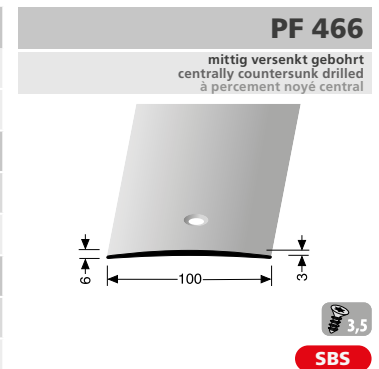

Übergangsprofile

Connecting profiles Seuils de raccordement

VE	10x 2,70 m	10x 1,00 m		
F4 Alu silber	10662704	10661004		
F9 Alu sand	10662709	10661009**		
VE 10	60,55 €/St	22,75 €/St		
< VE	69,63 €/St	26,16 €/St		
F6 Alu bronze**	10662706	10661006		
VE 10	64,90 €/St	24,35 €/St		
< VE	74,64 €/St	28,00 €/St		
F2G Alu edelst. f.g.**	10662702	10661002		
VE 10	71,30 €/St	26,65 €/St		
< VE	82,00 €/St	30,65 €/St