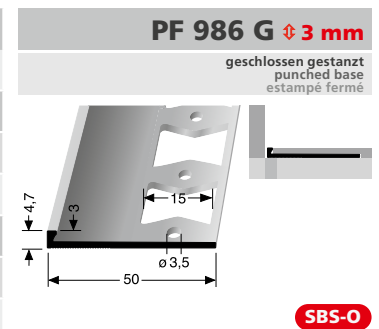

VE	10x 3,00 m			
F0 Alu natur	18863000			
VE 10	20,40 €/St			
< VE	23,46 €/St			
F4 Alu silber	18863004			
VE 10	23,80 €/St			
< VE	27,37 €/St			
F16 Alu pulv. schwarz	18863016			
VE 10	36,70 €/St			
< VE	42,21 €/St