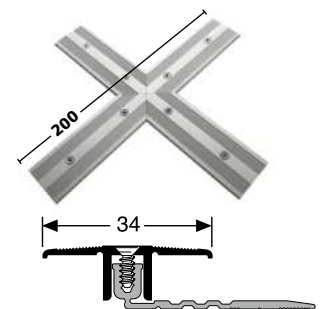

VE	1x 20 x 20 cm			
F4 Alu silber	19720204			
VE 1	83,65 €/St			
F2 Alu edelstahloptik	19720202			
VE 1	83,95 €/St			

PF 388 TS FK $\updownarrow$ 5-11,5 mm
360° Fugenkreuz
360° Crossing joint 360° Croix