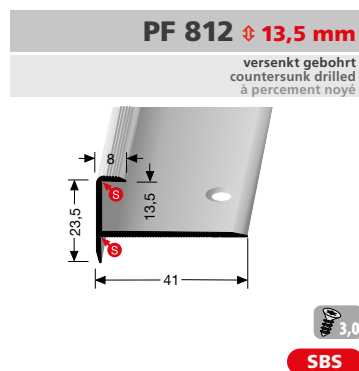

VE	10x 2,50 m	15x 1,00 m		
F4 Alu silber	24132514	24131014		
VE 10/15	27,25 €/St	11,20 €/St		
< VE	31,34 €/St	12,88 €/St		
F6 Alu bronze	24132516	24131016		
F2 Alu edelstahloptik	24132512	24131012		
VE 10/15	29,15 €/St	11,95 €/St		
< VE	33,52 €/St	13,74 €/St