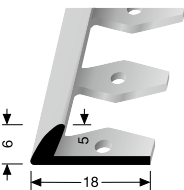

PF 359 EB $\diamond$ 5 mm

offen gestanzt
open punched
estampé ouvert

SBS-O

VE 10x 2,50 m

F4 Alu silber	18592504		
VE 10	20,45 €/St		
< VE	23,52 €/St