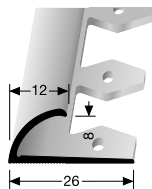

PF 371 EB $\diamond$ 5 - 8 mm

offen gestanzt
open punched
estampé ouvert

SBS-O

VE 10x 2,70 m

F4 Alu silber	12722704		
VE 10	24,70 €/St		
< VE	28,41 €/St