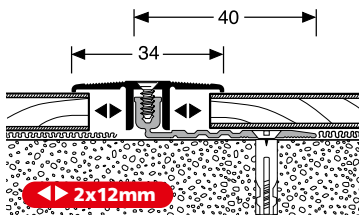

Twin-Profi

PF 488 $\updownarrow$ 7 - 15 mm

VE	10x 3,00 m	10x 2,70 m	10x 1,00 m	10x 0,90 m
F4 Alu silber	19503004	19502704	19501004	19500904
F9 Alu sand	19503009	19502709	19501009	19500909
VE 10	71,80 €/St	64,70 €/St	25,25 €/St	22,90 €/St
< VE	82,57 €/St	74,41 €/St	29,04 €/St	26,34 €/St
F5 Alu gold	19503005	19502705	19501005	19500905
F6 Alu bronze	19503006	19502706	19501006	19500906
F2 Alu edelstahloptik	19503002	19502702	19501002	19500902
VE 10	75,05 €/St	67,60 €/St	26,25 €/St	23,70 €/St
< VE	86,31 €/St	77,74 €/St	30,19 €/St	27,26 €/St
F17 Alu schwarz	19503017	19502717	19501017	
VE 10	76,95 €/St	69,30 €/St	26,90 €/St	
< VE	88,49 €/St	79,70 €/St	30,94 €/St