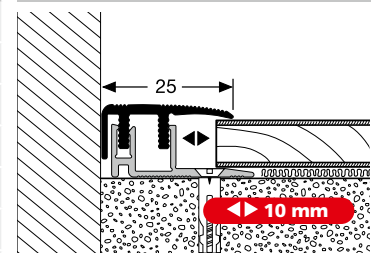

PF 587 L Maxx H $\updownarrow$ 8 - 12 mm

** Auslaufartikel! Discontinued product! Article discontinué!