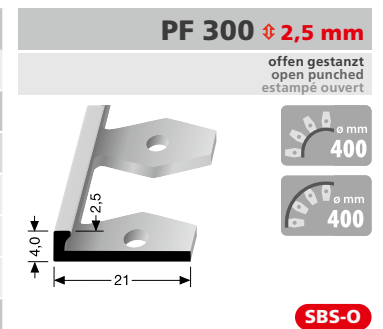

VE	10 x 2,50 m			
F0 Alu natur	18002500			
VE 10	16,65 €/St			
< VE	19,15 €/St			
F3 Alu poliert	18002503			
F4 Alu silber	18002504			
F9 Alu sand	18002509			
VE 10	20,00 €/St			
< VE	23,00 €/St			
F5 Alu gold	18002505			
F6 Alu bronze	18002506			
F2 Alu edelstahloptik	18002502			
VE 10	21,40 €/St			
< VE	24,61 €/St