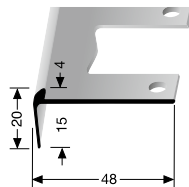

PF 861 EB $\diamond$ 4 mm

offen gestanzt
open punched
estampé ouvert

SBS-O

VE 10x 2,50 m

F4 Alu silber	18612504		
VE 10	40,15 €/St		
< VE	46,17 €/St		
F2 Alu edelstahloptik	18612502		
VE 10	43,10 €/St		
< VE	49,57 €/St