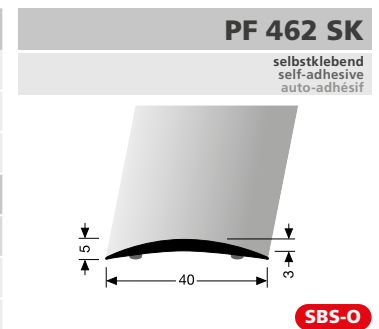

VE	10x 2,70 m	15x 1,00 m	15x 0,90 m
F3 Alu poliert	11622703	11621003**	11620903**
F4 Alu silber	11622704	11621004	11620904
F9 Alu sand	11622709	11621009	11620909
VE 10/15	28,85 €/St	10,75 €/St	10,00 €/St
< VE	33,18 €/St	12,36 €/St	11,50 €/St
F5 Alu gold	11622705	11621005	11620905
F6 Alu bronze	11622706	11621006	11620906
VE 10/15	31,70 €/St	11,90 €/St	10,85 €/St
< VE	36,46 €/St	13,69 €/St	12,48 €/St
F2G Alu edelstahloptik f.g.	11622702	11621002	11620902
VE 10/15	35,00 €/St	13,10 €/St	12,00 €/St
< VE	40,25 €/St	15,07 €/St	13,80 €/St
F15 Alu pulv. weiß	11622715	11621015	11620915
F16 Alu pulv. schwarz	11622716	11621016	11620916
VE 10/15	35,10 €/St	13,15 €/St	11,90 €/St
< VE	40,37 €/St	15,12 €/St	13,69 €/St