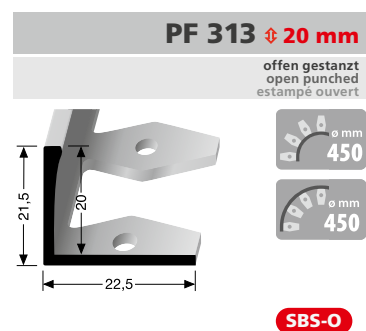

VE	10 x 2,50 m			
F0 Alu natur	18132500			
VE 10	21,40 €/St			
< VE	24,61 €/St			
F4 Alu silber	18132504			
F9 Alu sand	18132509			
VE 10	25,30 €/St			
< VE	29,10 €/St			
F5 Alu gold	18132505			
F6 Alu bronze	18132506			
F2 Alu edelstahloptik	18132502			
VE 10	27,15 €/St			
< VE	31,22 €/St