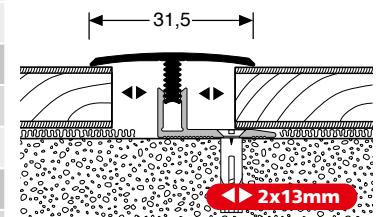

UNO-Click-Laminat

VE	10x 3,00 m	10x 2,70 m	10x 2,00 m	10x 1,00 m	10x 0,90 m
F4 Alu silber	64203004	64202704	64202004	64201004	64200904
F9 Alu sand	64203009	64202709	64202009	64201009	64200909
VE 10	58,80 €/St	52,90 €/St	39,20 €/St	20,45 €/St	18,45 €/St
< VE	67,62 €/St	60,84 €/St	45,08 €/St	23,52 €/St	21,22 €/St
F6 Alu bronze	64203006	64202706	64202006	64201006	64200906
VE 10	62,35 €/St	56,10 €/St	41,60 €/St	21,65 €/St	19,45 €/St
< VE	71,70 €/St	64,52 €/St	47,84 €/St	24,90 €/St	22,37 €/St
F2G Alu edelstahloptik f.g.	64203002	64202702	64202002	64201002	64200902
F16 Alu pulv. schwarz		64202716 NEW	64202016	64201016 NEW	
VE 10	64,60 €/St	58,20 €/St	43,10 €/St	22,50 €/St	20,15 €/St
< VE	74,29 €/St	66,93 €/St	49,57 €/St	25,88 €/St	23,17 €/St

PF 558 ⚡ 7 - 12 mm