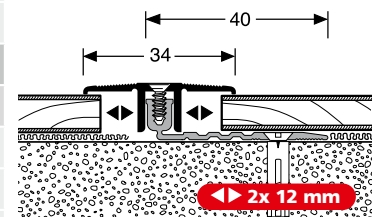

VE	10x 3,00 m	10x 2,70 m	10x 1,00 m	10x 0,90 m
F4 Alu silber	19003004	19002704	19001004	19000904
F9 Alu sand	19003009	19002709	19001009	19000909
VE 10	76,75 €/St	69,10 €/St	26,90 €/St	24,30 €/St
< VE	88,26 €/St	79,47 €/St	30,94 €/St	27,95 €/St
F5 Alu gold	19003005	19002705	19001005	19000905
F6 Alu bronze	19003006	19002706	19001006	19000906
F2 Alu edelstahloptik	19003002	19002702	19001002	19000902
VE 10	79,60 €/St	71,70 €/St	27,95 €/St	25,10 €/St
< VE	91,54 €/St	82,46 €/St	32,14 €/St	28,87 €/St
F17 Alu schwarz	19003017	19002717	19001017	
VE 10	81,65 €/St	73,40 €/St	28,60 €/St	
< VE	93,90 €/St	84,41 €/St	32,89 €/St	
F4G Alu silber f.g.	19003014		19001014	
VE 10	86,00 €/St		30,15 €/St	
< VE	98,90 €/St		34,67 €/St	
F1G Alu platinium f. g.	19003011		19001011	
VE 10	93,20 €/St		32,75 €/St	
< VE	107,18 €/St		37,66 €/St	

PF 288 ⌀ 6,5 - 16 mm