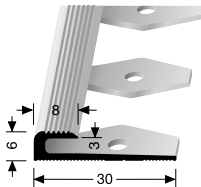

PF 804 EB $\diamond$ 3 mm

offen gestanzt
open punched
estampé ouvert

SBS-O

VE 10x 2,50 m

F4 Alu silber	18142504		
VE 10	24,85 €/St		
< VE	28,58 €/St