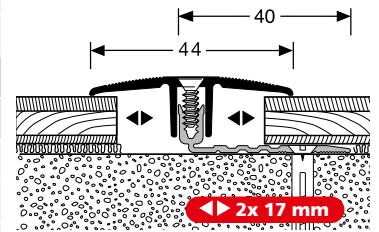

Combi-Maxx

VE	10x 3,00 m	10x 2,70 m	10x 1,00 m	10x 0,90 m
F4 Alu silber	19633004	19632704	19631004	19630904
F9 Alu sand	19633009	19632709	19631009	19630909
VE 10	98,30 €/St	88,50 €/St	34,25 €/St	30,95 €/St
< VE	113,05 €/St	101,78 €/St	39,39 €/St	35,59 €/St
F5 Alu gold	19633005	19632705	19631005	19630905
F6 Alu bronze	19633006	19632706	19631006	19630906
F2 Alu edelstahloptik	19633002	19632702	19631002	19630902
VE 10	102,60 €/St	92,40 €/St	35,65 €/St	32,25 €/St
< VE	117,99 €/St	106,26 €/St	41,00 €/St	37,09 €/St

PF 388 Maxx $\varnothing$ 7 - 18 mm