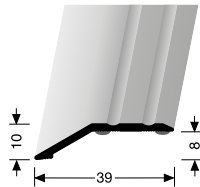

PF 244 SK

selbstklebend
self-adhesive
auto-adhésif

SBS-O

VE	10x 3,00 m	10x 2,70 m	15x 1,00 m	15x 0,90 m
F4 Alu silber	13443004	13442704	13441004	13440904
F9 Alu sand	13443009	13442709	13441009	13440909
VE 10/15	30,00 €/St	26,95 €/St	10,30 €/St	9,80 €/St
< VE	34,50 €/St	30,99 €/St	11,85 €/St	11,27 €/St
F5 Alu gold	13443005	13442705		13440905
F6 Alu bronze	13443006	13442706		13440906
F2 Alu edelstahloptik	13443002	13442702	13441002	13440902
VE 10/15	32,05 €/St	28,85 €/St	10,95 €/St	9,95 €/St
< VE	36,86 €/St	33,18 €/St	12,59 €/St	11,44 €/St
F15 Alu pulv. weiß		13442715		13440915
F16 Alu pulv. schwarz	13443016	13442716		13440916
VE 10/15	35,20 €/St	31,70 €/St		11,20 €/St
< VE	40,48 €/St	36,46 €/St		12,88 €/St