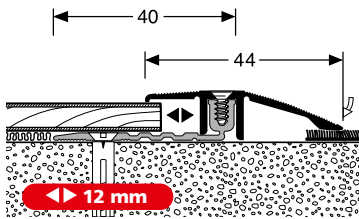

Combi

PF 286 $\updownarrow$ 6,5 - 16 mm

VE	10x 3,00 m	10x 2,70 m	10x 1,00 m	10x 0,90 m
F4 Alu silber	19203004	19202704	19201004	19200904
F9 Alu sand	19203009	19202709	19201009	19200909
VE 10	85,60 €/St	77,15 €/St	29,85 €/St	26,95 €/St
< VE	98,44 €/St	88,72 €/St	34,33 €/St	30,99 €/St
F5 Alu gold	19203005	19202705	19201005	19200905
F6 Alu bronze	19203006	19202706	19201006	19200906
F2 Alu edelstahloptik	19203002	19202702	19201002	19200902
VE 10	88,70 €/St	79,80 €/St	31,00 €/St	28,00 €/St
< VE	102,01 €/St	91,77 €/St	35,65 €/St	32,20 €/St
F17 Alu schwarz	19203017	19202717	19201017	
VE 10	90,90 €/St	81,80 €/St	31,85 €/St	
< VE	104,54 €/St	94,07 €/St	36,63 €/St	
F4G Alu silber f.g.	19203014		19201014	
VE 10	95,00 €/St		33,15 €/St	
< VE	109,25 €/St		38,12 €/St	
F1G Alu platinumium f. g.	19203011		19201011	
VE 10	102,05 €/St		35,65 €/St	
< VE	117,36 €/St		41,00 €/St