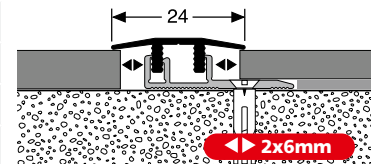

PF 578 V H ⚡ 4 - 7,5 mm

VE	10x 3,00 m	10x 2,70 m	10x 1,00 m	10x 0,90 m
F4 Alu silber	61630004	61627004	61610004	61609004
F9 Alu sand	61630009	61627009	61610009	61609009
VE 10	55,65 €/St	50,10 €/St	19,45 €/St	17,65 €/St
< VE	64,00 €/St	57,62 €/St	22,37 €/St	20,30 €/St
F5 Alu gold	61630005**		61610005**	
F6 Alu bronze	61630006**	61627006	61610006**	61609006
VE 10	59,00 €/St	53,15 €/St	20,45 €/St	18,60 €/St
< VE	67,85 €/St	61,12 €/St	23,52 €/St	21,39 €/St
F2G Alu edelstahloptik f.g.	61630002	61627002	61610002	61609002
VE 10	63,00 €/St	56,75 €/St	21,80 €/St	20,05 €/St
< VE	72,45 €/St	65,26 €/St	25,07 €/St	23,06 €/St