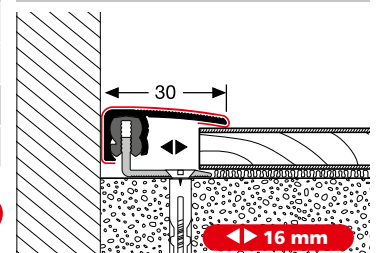

PF 787 H $\varnothing$ 7 - 18 mm

DIGITAL PRINTING DECOR

** Auslaufartikel! Discontinued product! Article discontinued!