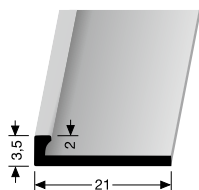

Abschlussprofile für die gerade Verlegung

Border profiles for straight laying Seuils d'arrêt pour la pose droite

PF 299 U $\varnothing$ 2 mm

ungebohrt
undrilled
non percé

SBS-O

VE	10x 2,50 m			
F0 Alu natur	18992520			
VE 10	11,65 €/St			
< VE	13,40 €/St			
F3 Alu poliert	18992523			
F4 Alu silber	18992524			
F9 Alu sand	18992529			
VE 10	14,00 €/St			
< VE	16,10 €/St			
F5 Alu gold	18992525			
F6 Alu bronze	18992526			
F2 Alu edelstahloptik	18992522			
VE 10	15,30 €/St			
< VE	17,60 €/St			
F15 Alu pulv. weiß	18202515			
F16 Alu pulv. schwarz	18202516			
VE 10	21,35 €/St			
< VE	24,55 €/St