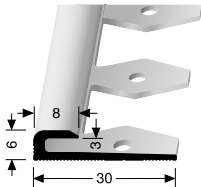

PF 801 EB $\diamond$ 3 mm

offen gestanzt
open punched
estampé ouvert

SBS-O

VE 10x 2,50 m

F4 Alu silber	18242504		
VE 10	24,85 €/St		
< VE	28,58 €/St