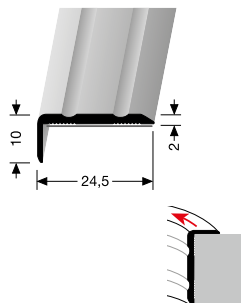

PF 236 SK

selbstklebend
self-adhesive
auto-adhésif

SBS-O

VE	10x 3,00 m	10x 2,70 m	10x 2,50 m	15x 1,00 m	15x 0,90 m
F3 Alu poliert	15363003	15362703	15362503**	15361003	15360903
F4 Alu silber	15363004	15362704	15362504	15361004	15360904
F9 Alu sand	15363009	15362709	15362509**	15361009	15360909
VE 10/15	22,35 €/St	20,10 €/St	19,15 €/St	7,55 €/St	7,00 €/St
< VE	25,70 €/St	23,12 €/St	22,02 €/St	8,68 €/St	8,05 €/St
F5 Alu gold	15363005	15362705	15362505	15361005	15360905
VE 10/15	24,50 €/St	22,05 €/St	20,85 €/St	8,40 €/St	7,75 €/St
< VE	28,18 €/St	25,36 €/St	23,98 €/St	9,66 €/St	8,91 €/St
F6 Alu bronze	15363006	15362706	15362506	15361006	15360906
F2 Alu edelstahloptik	15363002	15362702	15362502	15361002	15360902
VE 10/15	24,50 €/St	22,05 €/St	21,10 €/St	8,40 €/St	7,75 €/St
< VE	28,18 €/St	25,36 €/St	24,27 €/St	9,66 €/St	8,91 €/St
F4G Alu silber f.g.	15363014			15361014	
VE 10/15	31,95 €/St			11,05 €/St	
< VE	36,74 €/St			12,71 €/St	
F1G Alu platinumium f. g.	15363011			15361011	
VE 10/15	34,15 €/St			11,80 €/St	
< VE	39,27 €/St			13,57 €/St	
F15 Alu pulv. weiß		15362715		15361015**	15360915
F16 Alu pulv. schwarz	15363016	15362716		15361016	15360916
VE 10/15	27,30 €/St	24,45 €/St		9,20 €/St	8,50 €/St
< VE	31,40 €/St	28,12 €/St		10,58 €/St	9,78 €/St

** Auslaufartikel! Discontinued product! Article discontinued!