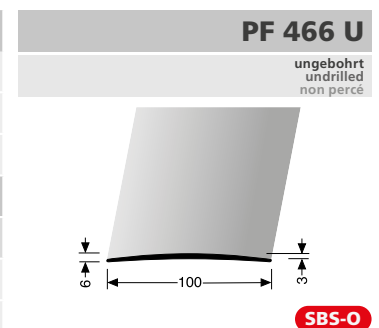

VE	10x 2,70 m	10x 1,00 m		
F3 Alu poliert	11662713			
F4 Alu silber	11662714	11661014		
F9 Alu sand**	11662719	11661019		
VE 10	56,55 €/St	21,20 €/St		
< VE	65,03 €/St	24,38 €/St		
F5 Alu gold	11662715			
F6 Alu bronze	11662716**	11661016		
VE 10	61,00 €/St	22,85 €/St		
< VE	70,15 €/St	26,28 €/St		
F2G Alu edelstahloptik f.g.	11662712**	11661012		
VE 10	67,30 €/St	25,15 €/St		
< VE	77,40 €/St	28,92 €/St		