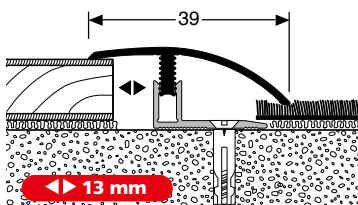

PF 556 $\diamond$ 7 - 12 mm

VE	10x 3,00 m	10x 2,70 m	10x 2,00 m	10x 1,00 m	10x 0,90 m
F4 Alu silber	64403004	64402704	64402004	64401004	64400904
F9 Alu sand	64403009	64402709	64402009	64401009	64400909
VE 10	64,15 €/St	57,75 €/St	42,85 €/St	22,45 €/St	20,10 €/St
< VE	73,77 €/St	66,41 €/St	49,28 €/St	25,82 €/St	23,12 €/St
F6 Alu bronze	64403006	64402706	64402006	64401006	64400906
VE 10	68,65 €/St	61,90 €/St	45,80 €/St	23,85 €/St	21,40 €/St
< VE	78,95 €/St	71,19 €/St	52,67 €/St	27,43 €/St	24,61 €/St
F2G Alu edelstahloptik f.g.	64403002	64402702	64402002	64401002	64400902
F16 Alu pulv. schwarz		64402716 NEW	64402016 NEW	64401016 NEW	
VE 10	70,65 €/St	63,60 €/St	47,10 €/St	24,55 €/St	22,00 €/St
< VE	81,25 €/St	73,14 €/St	54,17 €/St	28,23 €/St	25,30 €/St