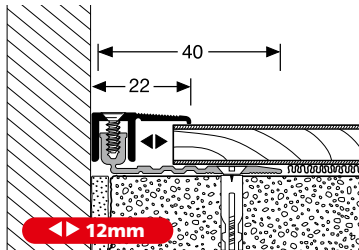

PF 487 $\updownarrow$ 7 - 15 mm

VE	10x 3,00 m	10x 2,70 m	10x 1,00 m	10x 0,90 m
F4 Alu silber	19403004	19402704	19401004	19400904
F9 Alu sand	19403009	19402709	19401009	19400909
VE 10	66,75 €/St	60,15 €/St	23,55 €/St	21,20 €/St
< VE	76,76 €/St	69,17 €/St	27,08 €/St	24,38 €/St
F5 Alu gold	19403005	19402705	19401005	19400905
F6 Alu bronze	19403006	19402706	19401006	19400906
F2 Alu edelstahloptik	19403002	19402702	19401002	19400902
VE 10	68,80 €/St	61,80 €/St	24,20 €/St	21,85 €/St
< VE	79,12 €/St	71,07 €/St	27,83 €/St	25,13 €/St
F17 Alu schwarz	19403017	19402717	19401017	
VE 10	70,50 €/St	63,35 €/St	24,85 €/St	
< VE	81,08 €/St	72,85 €/St	28,58 €/St