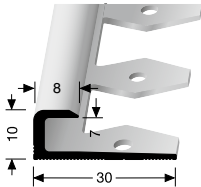

PF 803 EB $\diamond$ 7 mm

offen gestanzt
open punched
estampé ouvert

SBS-O

VE 10x 2,50 m

F4 Alu silber	18372504		
VE 10	26,00 €/St		
< VE	29,90 €/St