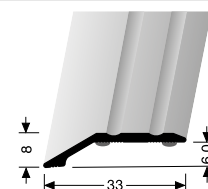

3,0

SBS

VE	10x 2,70 m	15x 0,90 m
F4 Alu silber	13462704	13460904
F9 Alu sand	13462709	13460909
VE 10/15	24,95 €/St	10,05 €/St
< VE	28,69 €/St	11,56 €/St
F6 Alu bronze	13462706	13460906
F2 Alu edelstahloptik	13462702	13460902
VE 10/15	27,65 €/St	10,95 €/St
< VE	31,80 €/St	12,59 €/St
F16 Alu pulv. schwarz	13462716	13460916
VE 10/15	34,55 €/St	13,35 €/St
< VE	39,73 €/St	15,35 €/St

**NEU-NEW
NOUVEAU**

PF 246 SK

selbstklebend
self-adhesive
auto-adhésif