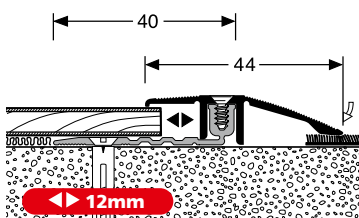

PF 486 $\updownarrow$ 7 - 15 mm

VE	10x 3,00 m	10x 2,70 m	10x 1,00 m	10x 0,90 m
F4 Alu silber	19303004	19302704	19301004	19300904
F9 Alu sand	19303009	19302709	19301009	19300909
VE 10	81,35 €/St	73,25 €/St	28,45 €/St	25,65 €/St
< VE	93,55 €/St	84,24 €/St	32,72 €/St	29,50 €/St
F5 Alu gold	19303005	19302705	19301005	19300905
F6 Alu bronze	19303006	19302706	19301006	19300906
F2 Alu edelstahloptik	19303002	19302702	19301002	19300902
VE 10	83,95 €/St	75,50 €/St	29,25 €/St	26,35 €/St
< VE	96,54 €/St	86,83 €/St	33,64 €/St	30,30 €/St
F17 Alu schwarz	19303017	19302717	19301017	
VE 10	86,05 €/St	77,40 €/St	30,05 €/St	
< VE	98,96 €/St	89,01 €/St	34,56 €/St