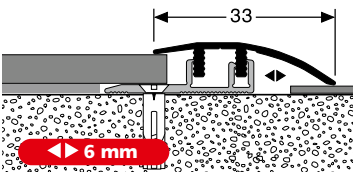

PF 576 V $\updownarrow$ 4 - 7,5 mm

(5 - 12 mm)*

VE	10x 3,00 m	10x 2,70 m	10x 1,00 m	10x 0,90 m
F4 Alu silber	61730004	61727004	61710004	61709004
F9 Alu sand	61730009	61727009	61710009	61709009**
VE 10	57,40 €/St	51,65 €/St	20,05 €/St	18,35 €/St
< VE	66,01 €/St	59,40 €/St	23,06 €/St	21,10 €/St
F5 Alu gold	61730005**		61710005**	
F6 Alu bronze	61730006**	61727006	61710006**	61709006
VE 10	61,05 €/St	54,90 €/St	21,20 €/St	19,20 €/St
< VE	70,21 €/St	63,14 €/St	24,38 €/St	22,08 €/St
F2G Alu edelstahloptik fg.	61730002	61727002	61710002	61709002
VE 10	65,45 €/St	58,95 €/St	22,60 €/St	20,75 €/St
< VE	75,27 €/St	67,79 €/St	25,99 €/St	23,86 €/St