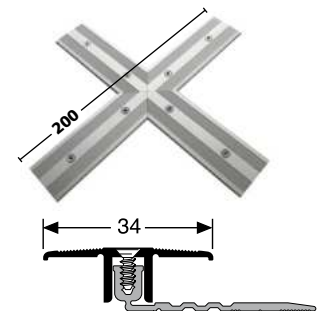

PF 488 FK $\diamond 7-15$ mm

360° Fugenkreuz
360° Crossing joint 360° Croix