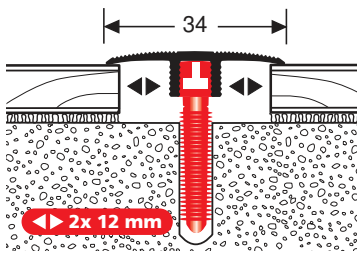

PFE-Click

PF 588 D $\varnothing$ 6-25 mm

VE	10x 2,70 m	10x 1,00 m	10x 0,90 m
F4 Alu silber	60227004	60210004	60209004
F9 Alu sand	60227009	60210009	60209009
VE 10	36,05 €/St	13,70 €/St	12,50 €/St
< VE	41,46 €/St	15,76 €/St	14,38 €/St
F5 Alu gold	60227005	60210005	60209005
F6 Alu bronze	60227006	60210006	60209006
F2 Alu edelstahloptik	60227002	60210002	60209002
VE 10	39,05 €/St	14,85 €/St	13,35 €/St
< VE	44,91 €/St	17,08 €/St	15,35 €/St