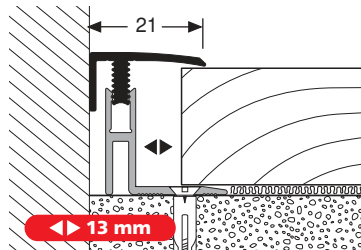

PF 563 $\varnothing$ 17-22 mm

VE	10x 3,00 m	10x 2,00 m	10x 1,00 m
F4 Alu silber	64323004	64322004	64321004
F9 Alu sand	64323009	64322009	64321009
VE 10	62,70 €/St	41,85 €/St	21,75 €/St
< VE	72,11 €/St	48,13 €/St	25,01 €/St
F6 Alu bronze	64323006	64322006	64321006
VE 10	66,15 €/St	44,05 €/St	22,90 €/St
< VE	76,07 €/St	50,66 €/St	26,34 €/St
F2G Alu edelstahloptik f.g.	64323002	64322002	64321002
VE 10	68,25 €/St	45,50 €/St	23,60 €/St
< VE	78,49 €/St	52,33 €/St	27,14 €/St