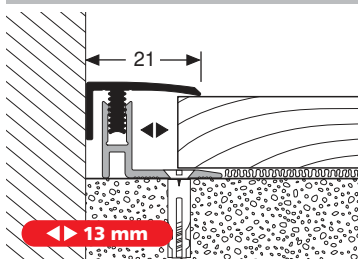

PF 560 $\diamond$ 12-17 mm

**NEU-NEW
NOUVEAU**

VE	10x 3,00 m	10x 2,70 m	10x 2,00 m	10x 1,00 m	10x 0,90 m
F4 Alu silber	64313004	64312704	64312004	64311004	64310904
F9 Alu sand	64313009	64312709	64312009	64311009	64310909
VE 10	59,30 €/St	53,40 €/St	39,55 €/St	20,60 €/St	18,55 €/St
< VE	68,20 €/St	61,41 €/St	45,48 €/St	23,69 €/St	21,33 €/St
F6 Alu bronze	64313006	64312706	64312006	64311006	64310906
VE 10	62,70 €/St	56,45 €/St	41,85 €/St	21,75 €/St	19,60 €/St
< VE	72,11 €/St	64,92 €/St	48,13 €/St	25,01 €/St	22,54 €/St
F2G Alu edelstahl-optik f.g.	64313002	64312702	64312002	64311002	64310902
VE 10	64,90 €/St	58,40 €/St	43,25 €/St	22,50 €/St	20,20 €/St
< VE	74,64 €/St	67,16 €/St	49,74 €/St	25,88 €/St	23,23 €/St
F16 Alu pulver.schwarz			64312016		
VE 10			42,15 €/St		
< VE			48,47 €/St