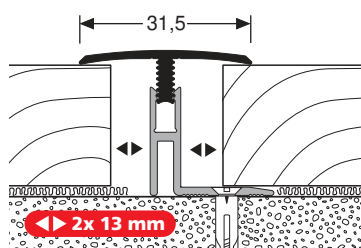

PF 559 H \updownarrow 12-17 mm

DIGITAL
PRINTING
DECOR

UNO-Click-Starkparkett

PF 564 \varnothing 17-22 mm

VE	10x 3,00 m	10x 2,00 m	10x 1,00 m
F4 Alu silber	64223004	64222004	64221004
F9 Alu sand	64223009	64222009	64221009
VE 10	62,55 €/St	41,70 €/St	21,70 €/St
< VE	71,93 €/St	47,96 €/St	24,96 €/St
F6 Alu bronze	64223006	64222006	64221006
VE 10	65,95 €/St	43,95 €/St	22,85 €/St
< VE	75,84 €/St	50,54 €/St	26,28 €/St
F2G Alu edelstahloptik f.g.	64223002	64222002	64221002
VE 10	68,10 €/St	45,35 €/St	23,55 €/St
< VE	78,32 €/St	52,15 €/St	27,08 €/St