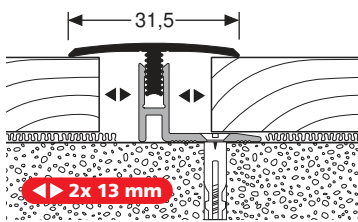

UNO-Click-Parkett

PF 561 $\diamond$ 12-17 mm

**NEU-NEW
NOUVEAU**

VE	10x 3,00 m	10x 2,70 m	10x 2,00 m	10x 1,00 m	10x 0,90 m
F4 Alu silber	64213004	64212704	64212004	64211004	64210904
F9 Alu sand	64213009	64212709	64212009	64211009	64210909
VE 10	59,10 €/St	53,20 €/St	39,40 €/St	20,55 €/St	18,45 €/St
< VE	67,97 €/St	61,18 €/St	45,31 €/St	23,63 €/St	21,22 €/St
F6 Alu bronze	64213006	64212706	64212006	64211006	64210906
VE 10	62,55 €/St	56,30 €/St	41,70 €/St	21,70 €/St	19,60 €/St
< VE	71,93 €/St	64,75 €/St	47,96 €/St	24,96 €/St	22,54 €/St
F2G Alu edelstahl-optik f.g.	64213002	64212702	64212002	64211002	64210902
VE 10	64,65 €/St	58,15 €/St	43,15 €/St	22,35 €/St	20,20 €/St
< VE	74,35 €/St	66,87 €/St	49,62 €/St	25,70 €/St	23,23 €/St
F16 Alu pulver.schwarz			64212016		
VE 10			42,00 €/St		
< VE			48,30 €/St