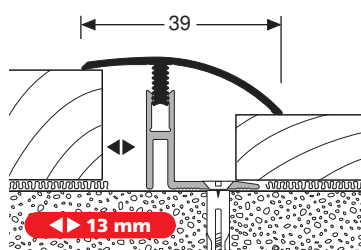

PF 562 $\varnothing$ 17-22 mm

VE	10x 3,00 m	10x 2,00 m	10x 1,00 m
F4 Alu silber	64423004	64422004	64421004
F9 Alu sand	64423009	64422009	64421009
VE 10	67,65 €/St	45,00 €/St	23,50 €/St
< VE	77,80 €/St	51,75 €/St	27,03 €/St
F6 Alu bronze	64423006	64422006	64421006
VE 10	71,85 €/St	47,95 €/St	24,85 €/St
< VE	82,63 €/St	55,14 €/St	28,58 €/St
F2G Alu edelstahloptik f.g.	64423002	64422002	64421002
VE 10	73,80 €/St	49,20 €/St	25,50 €/St
< VE	84,87 €/St	56,58 €/St	29,33 €/St