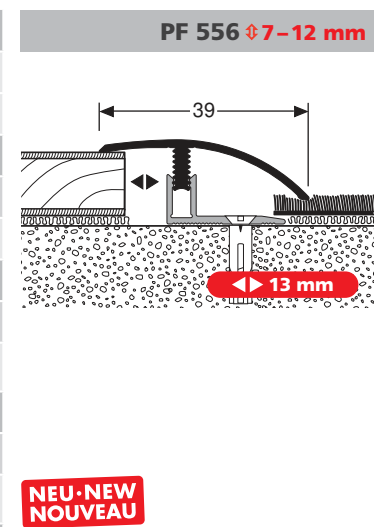

VE	10x 3,00 m	10x 2,70 m	10x 2,00 m	10x 1,00 m	10x 0,90 m
F4 Alu silber	64403004	64402704	64402004	64401004	64400904
F9 Alu sand	64403009	64402709	64402009	64401009	64400909
VE 10	60,85 €/St	54,75 €/St	40,60 €/St	21,25 €/St	19,05 €/St
< VE	69,98 €/St	62,96 €/St	46,69 €/St	24,44 €/St	21,91 €/St
F6 Alu bronze	64403006	64402706	64402006	64401006	64400906
VE 10	65,10 €/St	58,65 €/St	43,40 €/St	22,60 €/St	20,30 €/St
< VE	74,87 €/St	67,45 €/St	49,91 €/St	25,99 €/St	23,35 €/St
F2G Alu edelstahl-optik f.g.	64403002	64402702	64402002	64401002	64400902
VE 10	66,95 €/St	60,30 €/St	44,65 €/St	23,30 €/St	20,90 €/St
< VE	76,99 €/St	69,35 €/St	51,35 €/St	26,80 €/St	24,04 €/St
F16 Alu pulver. schwarz			64402016		
VE 10			43,70 €/St		
< VE			50,26 €/St