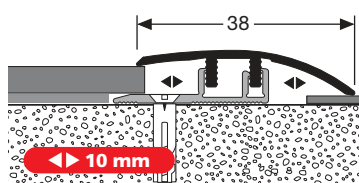

PF 576 V Maxx $\updownarrow$ 3,5–6,5 mm

**NEU-NEW
NOUVEAU**

VE	10x 3,00 m	10x 2,00 m	10x 1,00 m
F4 Alu silber	62730004	62720004	62710004
F9 Alu sand	62730009	62720009	62710009
VE 10	64,65 €/St	43,95 €/St	22,30 €/St
< VE	74,35 €/St	50,54 €/St	25,65 €/St
F6 Alu bronze	62730006	62720006	62710006
VE 10	67,85 €/St	46,10 €/St	23,35 €/St
< VE	78,03 €/St	53,02 €/St	26,85 €/St
F2G Alu edelstahloptik f.g.	62730002	62720002	62710002
VE 10	72,10 €/St	49,05 €/St	24,80 €/St
< VE	82,92 €/St	56,41 €/St	28,52 €/St
F16 Alu pulver. schwarz		62720016	62710016
VE 10		48,40 €/St	24,55 €/St
< VE		55,66 €/St	28,23 €/St