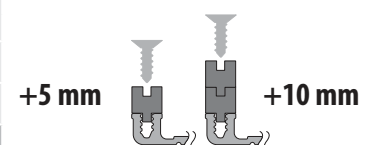

Lift-up-block $\varnothing$ +5 mm/+10 mm