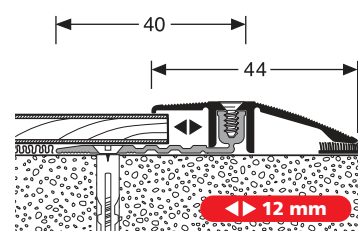

Combi

VE	10x 3,00 m	10x 2,70 m	10x 1,00 m	10x 0,90 m
F4 Alu silber	19203004	19202704	19201004	19200904
F9 Alu sand	19203009	19202709	19201009	19200909
VE 10	82,80 €/St	74,60 €/St	28,85 €/St	26,10 €/St
< VE	95,22 €/St	85,79 €/St	33,18 €/St	30,02 €/St
F5 Alu gold	19203005	19202705	19201005	19200905
F6 Alu bronze	19203006	19202706	19201006	19200906
F2 Alu edelstahloptik	19203002	19202702	19201002	19200902
VE 10	85,75 €/St	77,10 €/St	29,95 €/St	27,10 €/St
< VE	98,61 €/St	88,67 €/St	34,44 €/St	31,17 €/St
F4G Alu silber f.g.	19203014		19201014	
VE 10	91,85 €/St		32,05 €/St	
< VE	105,63 €/St		36,86 €/St	
F1G Alu platinumium f.g.	19203011		19201011	
VE 10	98,65 €/St		34,45 €/St	
< VE	113,45 €/St		39,62 €/St	
F17 Alu schwarz	19203017	19202717	19201017	
VE 10	89,80 €/St	80,85 €/St	31,05 €/St	
< VE	103,27 €/St	92,98 €/St	35,71 €/St	

PF 286 $\varnothing$ 6,5–16 mm