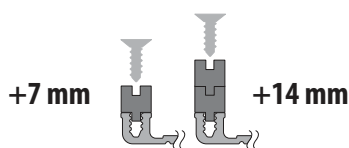

Lift-up-block $\varnothing +7$ mm/+14 mm