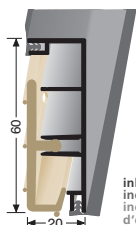

PF 938 D

SBS

VE	10x 2,50 m			
F4 Alu silber	72382594			
VE 10	63,00 €/St			
< VE	72,45 €/St			
F2G Alu edelstahloptik f.g.	72382592			
VE 10	74,10 €/St			
< VE	85,22 €/St			

PF 936 LED