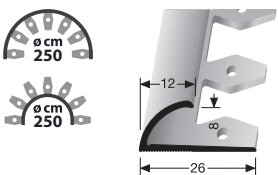

PF 371 EB $\uparrow$ 8 mm

offen gestanzt
open punched
estampé ouvert

SBS-O

VE	10x 2,70 m			
F4 Alu silber	12722704			
VE 10	23,40 €/St			
< VE	26,91 €/St