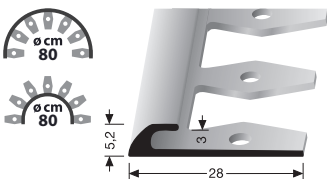

PF 361/3 EB $\uparrow$ 3 mm

offen gestanzt
open punched
estampé ouvert

SBS-O

VE	10x 2,50 m			
F4 Alu silber	16632504			
VE 10	20,75 €/St			
< VE	23,86 €/St