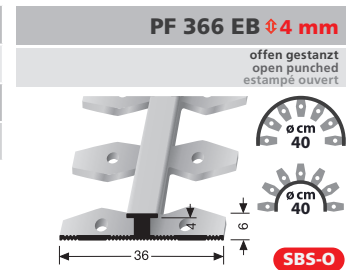

VE	10x 2,70 m			
F4 Alu silber	18662704			
VE 10	33,00 €/St			
< VE	37,95 €/St