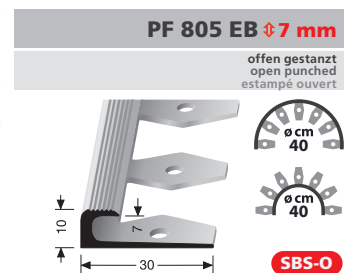

VE	10 x 2,50 m			
F4 Alu silber	18052544			
VE 10	24,30 €/St			
< VE	27,95 €/St