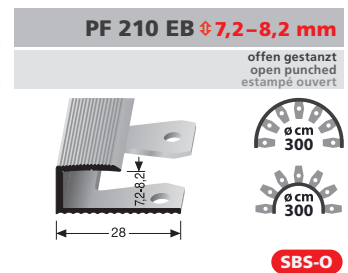

VE	10 x 2,70 m			
F4 Alu silber	18082704			
VE 10	26,85 €/St			
< VE	30,88 €/St