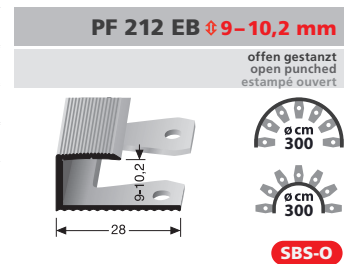

VE	10 x 2,70 m			
F4 Alu silber	18102704			
VE 10	27,20 €/St			
< VE	31,28 €/St