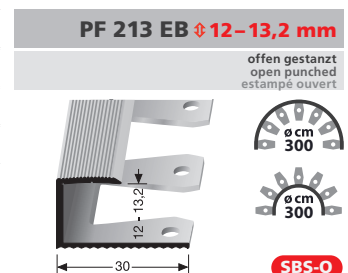

VE	10 x 2,70 m			
F4 Alu silber	18132704			
VE 10	28,30 €/St			
< VE	32,55 €/St