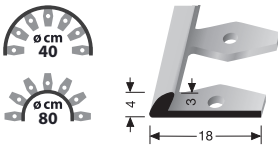

PF 357 EB $\uparrow$ 3 mm

offen gestanzt
open punched
estampé ouvert

SBS-O

VE	10x 2,50 m			
F4 Alu silber	18572504			
VE 10	18,55 €/St			
< VE	21,33 €/St