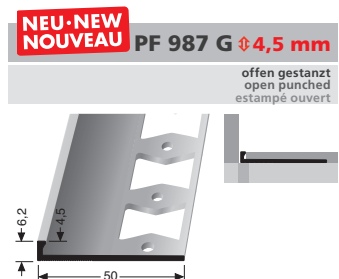

SBS-O

VE	10x 3,00 m			
F0 Alu natur	18883000			
VE 10	20,20 €/St			
< VE	23,23 €/St			
F4 Alu silber	18883004			
VE 10	23,55 €/St			
< VE	27,08 €/St			
F16 Alu pulver. schwarz	18883016			
VE 10	35,85 €/St			
< VE	41,23 €/St