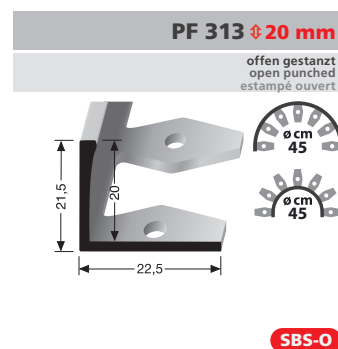

VE	10 x 2,50 m			
F0 Alu natur	18132500			
VE 10	20,30 €/St			
< VE	23,35 €/St			
F4 Alu silber	18132504			
F9 Alu sand	18132509			
VE 10	23,95 €/St			
< VE	27,54 €/St			
F5 Alu gold	18132505			
F6 Alu bronze	18132506			
F2 Alu edelstahloptik	18132502			
VE 10	25,70 €/St			
< VE	29,56 €/St