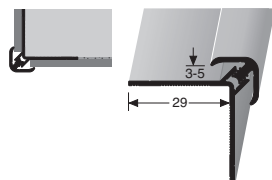

PF 153 U $\updownarrow$ 3-5 mm

SBS-O

VE	10 x 2,60 m			
F4 Alu silber	71532604			
VE 10	32,65 €/St			
< VE	37,55 €/St			
F2G Alu edelstahloptik f.g.	71532602			
VE 10	36,65 €/St			
< VE	42,15 €/St			
F11 Alu silber glanz	71532644			
VE 10	39,25 €/St			
< VE	45,14 €/St