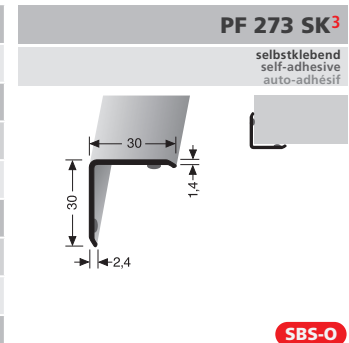

Eckschutzwinkel und Wandprofile

Corner guards and wall profiles Cornières de protection et seuils muraux

VE	10 x 2,50 m			
F0 Alu natur	73732500			
VE 10	26,25 €/St			
< VE	30,19 €/St			
F4 Alu silber	73732504			
VE 10	30,50 €/St			
< VE	35,08 €/St			
F2G Alu edelstahloptik f.g.	73732502			
VE 10	37,05 €/St			
< VE	42,61 €/St			
F15 Alu pulver. weiß	73732515			
VE 10	39,00 €/St			
< VE	44,85 €/St