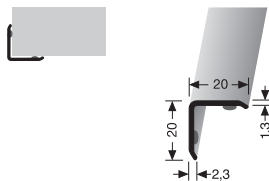

PF 271 SK³

selbstklebend
self-adhesive
auto-adhésif

SBS-O

VE	10 x 2,50 m			
F0 Alu natur	73712500			
VE 10	21,25 €/St			
< VE	24,44 €/St			
F4 Alu silber	73712504			
VE 10	24,15 €/St			
< VE	27,77 €/St			
F2G Alu edelstahloptik f.g.	73712502			
VE 10	28,60 €/St			
< VE	32,89 €/St			
F15 Alu pulver. weiß	73712515			
VE 10	31,85 €/St			
< VE	36,63 €/St