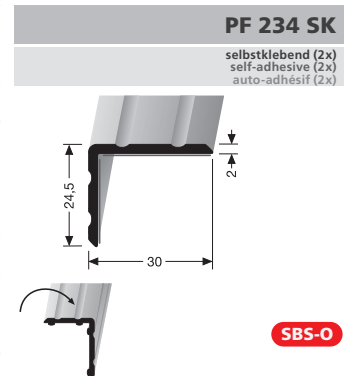

Winkelprofile und TK-Profile

Angle profiles and stair nosings Cornières et nez de marches

VE	10x 3,00 m	10x 2,70 m	10x 2,50 m	15x 1,00 m
F4 Alu silber	15343004	15342704	15342504	15341004
F9 Alu sand	15343009	15342709	15342509	15341009
VE 10/15	36,05 €/St	32,40 €/St	30,15 €/St	12,35 €/St
< VE	41,46 €/St	37,26 €/St	34,67 €/St	14,20 €/St
F5 Alu gold		15342705	15342505	
F6 Alu bronze	15343006	15342706	15342506	
F2 Alu edelstahloptik	15343002	15342702	15342502	15341002
VE 10/15	39,00 €/St	35,10 €/St	32,70 €/St	13,30 €/St
< VE	44,85 €/St	40,37 €/St	37,61 €/St	15,30 €/St
F16 Alu pulver. schwarz	15343016	15342716	15342516	15341016
VE 10/15	42,60 €/St	38,45 €/St	35,75 €/St	14,50 €/St
< VE	48,99 €/St	44,22 €/St	41,11 €/St	16,68 €/St