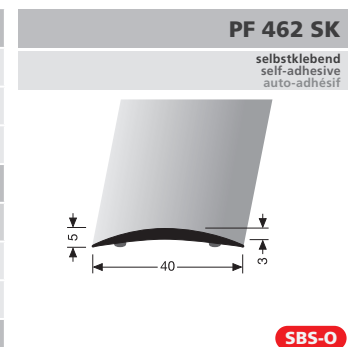

VE	10x 2,70 m	15x 1,00 m	15x 0,90 m
F3 Alu poliert	11622703	11621003	11620903
F4 Alu silber	11622704	11621004	11620904
F9 Alu sand	11622709	11621009	11620909
VE 10/15	27,40 €/St	10,20 €/St	9,50 €/St
< VE	31,51 €/St	11,73 €/St	10,93 €/St
F5 Alu gold	11622705	11621005	11620905
F6 Alu bronze	11622706	11621006	11620906
VE 10/15	30,10 €/St	11,25 €/St	10,25 €/St
< VE	34,62 €/St	12,94 €/St	11,79 €/St
F2G Alu edelstahloptik f.g.	11622702	11621002	11620902
VE 10/15	33,15 €/St	12,40 €/St	11,40 €/St
< VE	38,12 €/St	14,26 €/St	13,11 €/St
F15 Alu pulver. weiß	11622715	11621015	11620915
F16 Alu pulver. schwarz	11622716	11621016	11620916
VE 10/15	33,30 €/St	12,45 €/St	11,25 €/St
< VE	38,30 €/St	14,32 €/St	12,94 €/St