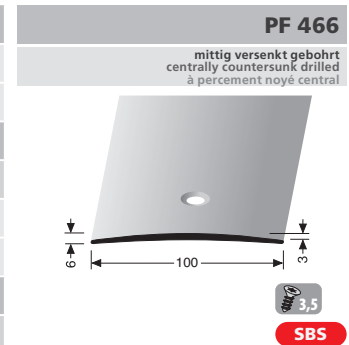

Übergangprofile

Connecting profiles Seuils de raccordement

VE	10x 2,70 m	10x 1,00 m		
F4 Alu silber	10662704	10661004		
F9 Alu sand	10662709	10661009		
VE 10	57,40 €/St	21,55 €/St		
< VE	66,01 €/St	24,78 €/St		
F5 Alu gold	10662705	10661005		
F6 Alu bronze	10662706	10661006		
VE 10	61,55 €/St	23,05 €/St		
< VE	70,78 €/St	26,51 €/St		
F2G Alu edelstahloptik f.g.	10662702	10661002		
VE 10	67,55 €/St	25,25 €/St		
< VE	77,68 €/St	29,04 €/St