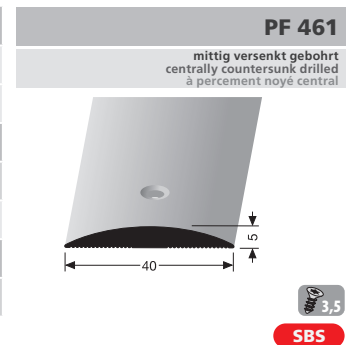

VE	10x 2,70 m			
F4 Alu silber	10612704			
F9 Alu sand	10612709			
VE 10	35,70 €/St			
< VE	41,06 €/St			
F2G Alu edelstahloptik f.g.	10612702			
VE 10	43,25 €/St			
< VE	49,74 €/St