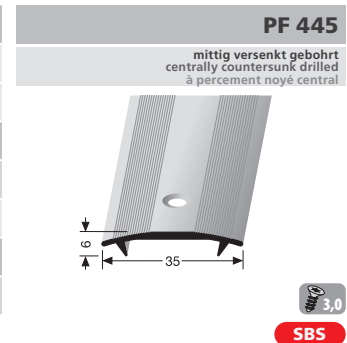

Übergangsprofile

Connecting profiles Seuils de raccordement

VE	10x 2,70 m	15x 0,90 m		
F4 Alu silber	10452704	10450904		
F9 Alu sand	10452709			
VE 10/15	24,15 €/St	8,45 €/St		
< VE	27,77 €/St	9,72 €/St		
F2 Alu edelstahloptik	10452702	10450902		
VE 10/15	26,50 €/St	9,10 €/St		
< VE	30,48 €/St	10,47 €/St