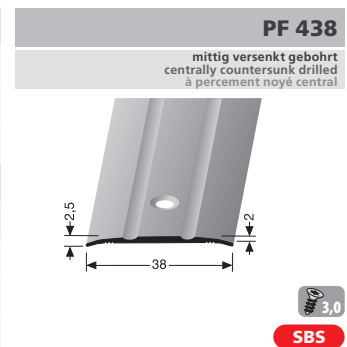

VE	10x 3,00 m	10x 2,70 m	15x 1,00 m	15x 0,90 m
F3 Alu poliert	10383003	10382703	10381003	10380903
F4 Alu silber	10383004	10382704	10381004	10380904
F9 Alu sand	10383009	10382709	10381009	10380909
VE 10/15	20,45 €/St	18,45 €/St	7,25 €/St	6,85 €/St
< VE	23,52 €/St	21,22 €/St	8,34 €/St	7,88 €/St
F5 Alu gold	10383005	10382705	10381005	10380905
F6 Alu bronze	10383006	10382706	10381006	10380906
F2 Alu edelstahloptik	10383002	10382702	10381002	10380902
VE 10/15	23,05 €/St	20,70 €/St	8,15 €/St	7,45 €/St
< VE	26,51 €/St	23,81 €/St	9,37 €/St	8,57 €/St
F4G Alu silber f.g.	10383014		10381014	
VE 10/15	27,75 €/St		9,70 €/St	
< VE	31,91 €/St		11,16 €/St	
F1G Alu platinium f.g.	10383011		10381011	
VE 10/15	29,55 €/St		10,25 €/St	
< VE	33,98 €/St		11,79 €/St