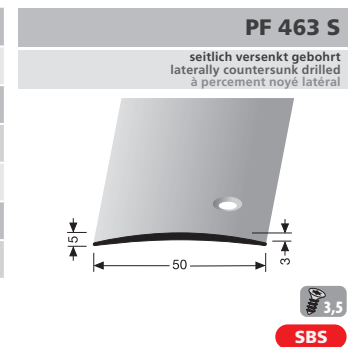

VE	10x 2,70 m	15x 1,00 m
F4 Alu silber	12632704	12631004
VE 10/15	32,15 €/St	12,10 €/St
< VE	36,97 €/St	13,92 €/St
F5 Alu gold	12632705	12631005
VE 10/15	32,75 €/St	12,40 €/St
< VE	37,66 €/St	14,26 €/St