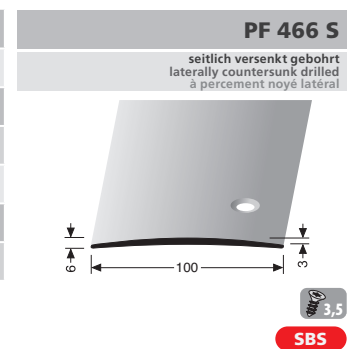

VE	10x 2,70 m	10x 1,00 m		
F4 Alu silber	12662704	12661004		
VE 10	59,35 €/St	22,30 €/St		
< VE	68,25 €/St	25,65 €/St		
F5 Alu gold	12662705	12661005		
VE 10	60,70 €/St	22,90 €/St		
< VE	69,81 €/St	26,34 €/St