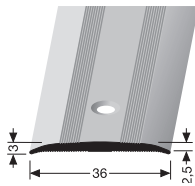

PF 440

3,0

SBS

VE	10x 2,70 m	15x 1,00 m	15x 0,90 m
F4 Alu silber	10402704	10401004	10400904
F9 Alu sand	10402709	10401009	10400909
VE 10/15	22,90 €/St	8,65 €/St	8,15 €/St
< VE	26,34 €/St	9,95 €/St	9,37 €/St
F5 Alu gold	10402705	10401005	10400905
F6 Alu bronze	10402706	10401006	10400906
F2 Alu edelstahloptik	10402702	10401002	10400902
VE 10/15	25,45 €/St	9,70 €/St	8,75 €/St
< VE	29,27 €/St	11,16 €/St	10,06 €/St