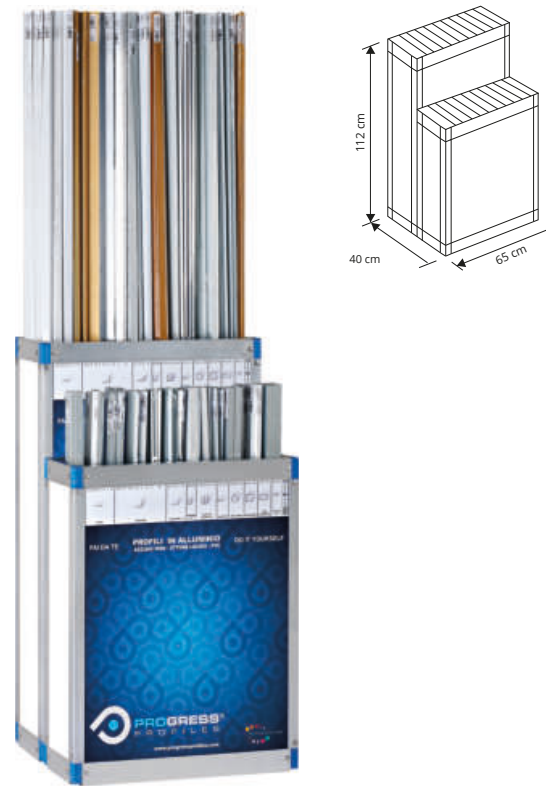

EXAMPLE OF CUSTOMIZED SHOWROOM SET-UP - 1

EXAMPLE OF CUSTOMIZED SHOWROOM SET-UP - 3

© 2020 All rights reserved by Progress Profiles, Printed in Italy

# DISPLAYS FOR PROFILES

**ESPF** EXPOSURE DISPLAY ESPF (accessories excluded)  
width 65 cm - depth 20 cm - height 112 cm

Article	€/Pc
ESPF	457,07

The displays ESPF and ESPF 2 are supplied with some removable interior dividers that allow you to easily separate the interior space to be able to arrange the profiles according to the sales needs.

**ESPF 2** EXPOSURE DISPLAY ESPF 2 (accessories excluded)  
width 65 cm - depth 40 cm - height 112 cm

Article	€/Pc
ESPF 2	718,24

**ESPF 2015** EXPOSURE DISPLAY ESPF 2015 (accessories excluded)  
width 100 cm - depth 28 cm - height 81 cm

# DISPLAYS FOR PROFILES

**PEPCP** EXPOSURE DISPLAY "PEPCP" (accessories excluded)  
width 100 cm - depth 50 cm - height 230 cm

Article	€/Pc
PEPCP (profiles)	760,73 *
PEPCPBT (skirtings)	760,73 *

**PEP** EXPOSURE DISPLAY PEP (accessories excluded)  
width 100 cm - depth 50 cm - height 230 cm