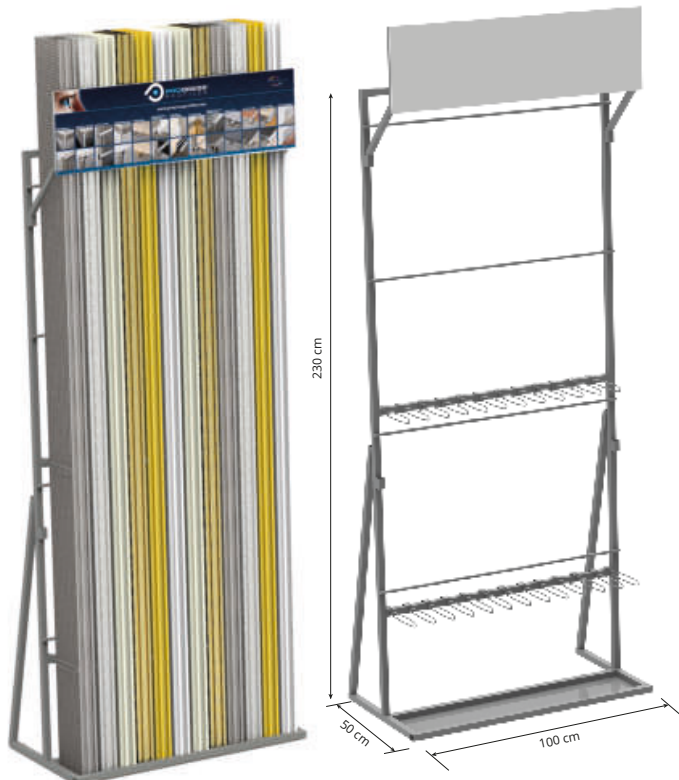

PEPINS EXPOSURE DISPLAY PEPINS (accessories excluded)
width 100 cm - depth 50 cm - height 230 cm

Article	€/Pc
PEPINS (profiles)	469,40
PEPINSBT (skirtings)	469,40 *