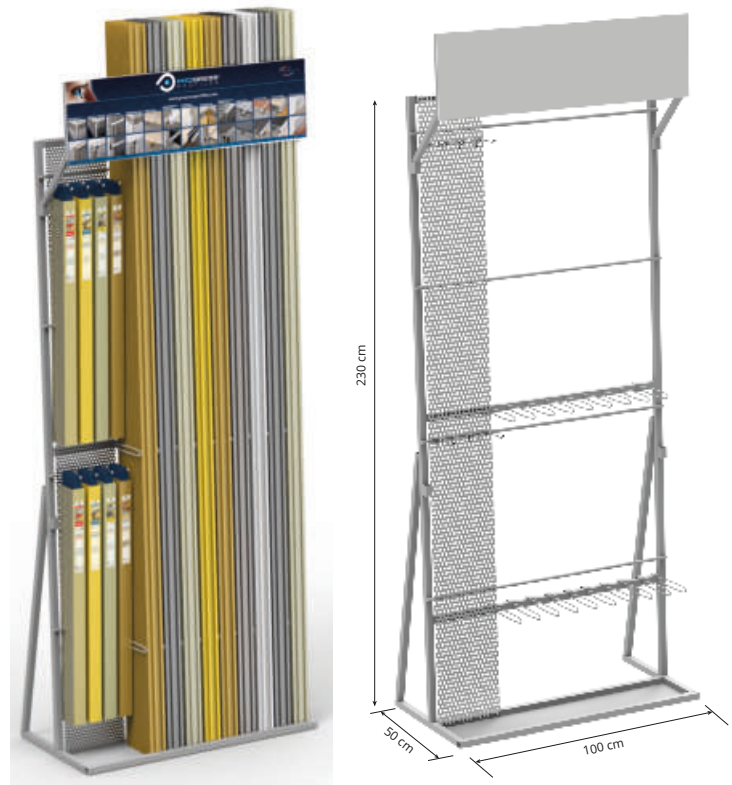

# DISPLAYS FOR PROFILES

**PEPCP** EXPOSURE DISPLAY "PEPCP" (accessories excluded)  
width 100 cm - depth 50 cm - height 230 cm

Article	€/Pc
PEPCP (profiles)	760,73 *
PEPCPBT (skirtings)	760,73 *

**PEP** EXPOSURE DISPLAY PEP (accessories excluded)  
width 100 cm - depth 50 cm - height 230 cm

Article	€/Pc
PEP (profiles)	469,40
PEPBT (skirtings)	469,40 *

**PEPCPSP** EXPOSURE DISPLAY PEPCPSP (accessories excluded)  
width 100 cm - depth 50 cm - height 230 cm

Article	€/Pc
PEPCPSP (profiles)	754,38 *
PEPCPSPBT (skirtings)	754,38 *

**PEPSP** EXPOSURE DISPLAY PEPSP (accessories excluded)  
width 100 cm - depth 50 cm - height 230 cm

Article	€/Pc
PEPSP (profiles)	748,05 *
PEPSPBT (skirtings)	748,05 *

= News 2023

\* = Article on demand, Production delay and prices to be agreed.

# DISPLAYS FOR PROFILES

**ESPSP** EXPOSURE DISPLAY ESPSP (accessories excluded)  
width 100 cm - depth 75 cm - height 240 cm

Article	€/Pc
ESPSP	469,40

**PEPINSP** EXPOSURE DISPLAY PEPINSP (accessories excluded)  
width 100 cm - depth 50 cm - height 230 cm