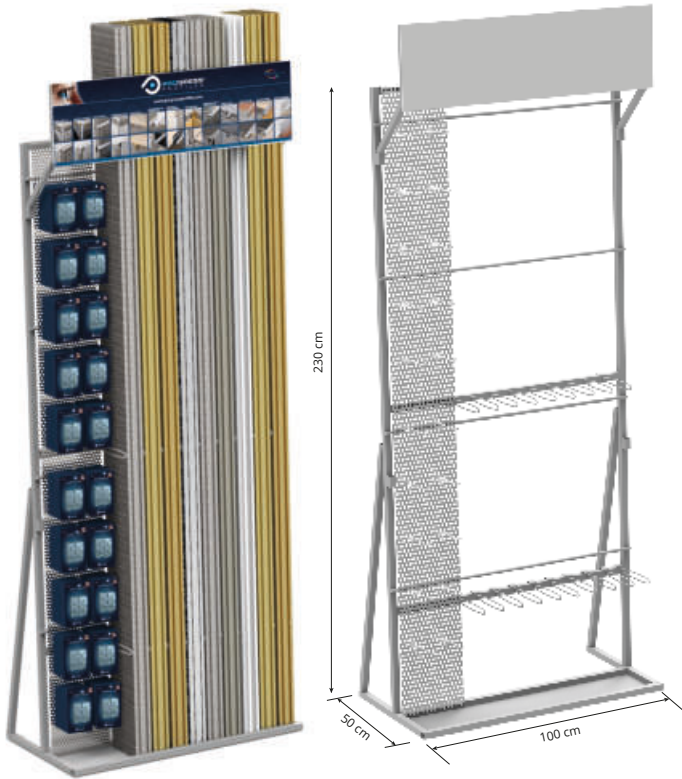

# DISPLAYS FOR PROFILES

**ESPF** EXPOSURE DISPLAY ESPF (accessories excluded)  
width 65 cm - depth 20 cm - height 112 cm

Article	€/Pc
ESPF	457,07

The displays ESPF and ESPF 2 are supplied with some removable interior dividers that allow you to easily separate the interior space to be able to arrange the profiles according to the sales needs.

**ESPF 2** EXPOSURE DISPLAY ESPF 2 (accessories excluded)  
width 65 cm - depth 40 cm - height 112 cm

Article	€/Pc
ESPF 2	718,24

**ESPF 2015** EXPOSURE DISPLAY ESPF 2015 (accessories excluded)  
width 100 cm - depth 28 cm - height 81 cm

Article	€/Pc
ESPF 2015	368,84

**ESPF 2 2015** EXPOSURE DISPLAY ESPF 2 2015 (accessories excluded)  
width 100 cm - depth 56 cm - height 81 cm

Article	€/Pc
ESPF 2 2015	633,94

# DISPLAYS FOR PROFILES

**PEPCP** EXPOSURE DISPLAY "PEPCP" (accessories excluded)  
width 100 cm - depth 50 cm - height 230 cm

Article	€/Pc
PEPCP (profiles)	760,73 *
PEPCPBT (skirtings)	760,73 *

**PEP** EXPOSURE DISPLAY PEP (accessories excluded)  
width 100 cm - depth 50 cm - height 230 cm