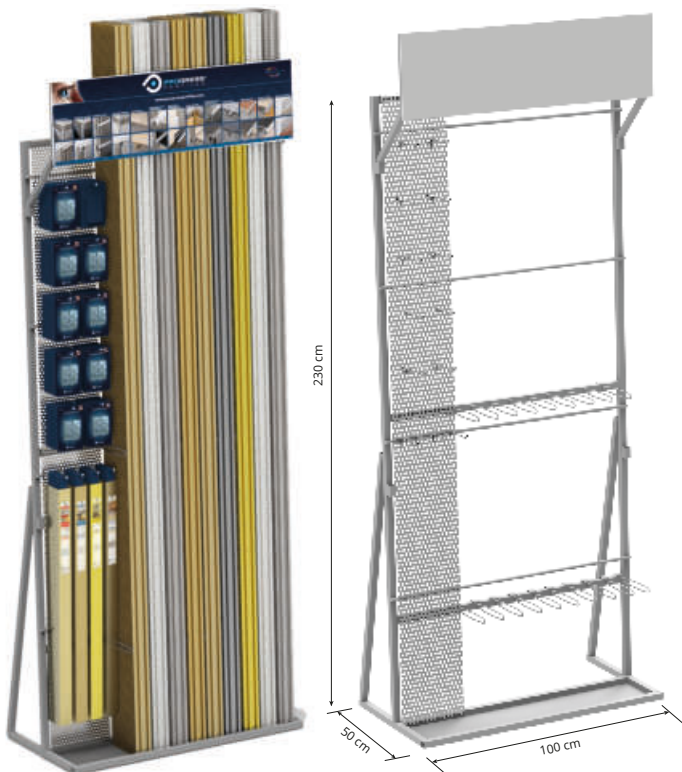

Article	€/Pc
PEPCPSP (profiles)	754,38 *
PEPCPSPBT (skirtings)	754,38 *