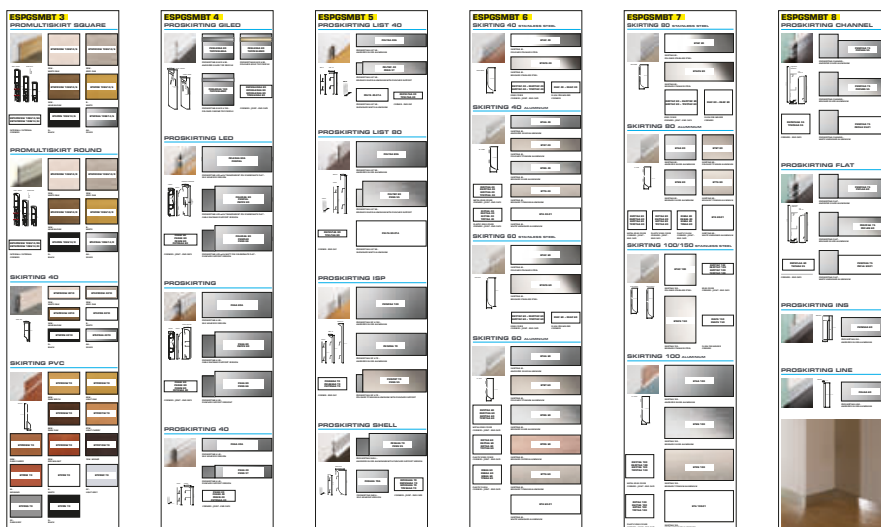

ROTATING DISPLAY FOR SKIRTING

ROTATING DISPLAY FOR SKIRTING
diameter 81,5 cm - height 170 cm

Article	€/Pce
ESPGSMBT	1100,00

Note: The revolving tower has a predefined range of samples from PROGRESS PROFILES, that you see on this page, and it is not possible to request customizations or further changes.

© 2023 All rights reserved by Progress Profiles. Printed in Italy

PROLISTEL AND SKIRTING DISPLAY

PROLISTEL AND SKIRTING COUNTER DISPLAY

Article	€/Pc
ESPBLSH	391,78

PROLISTEL
width 30 cm - height 38 cm

Article	€/Pc
PESPPLT	65,29
PESPPLT15	65,29
PESPPLTP	65,29

Article	€/Pc
PESPBT	65,29
PESPPK	65,29
PESPPKCH	65,29