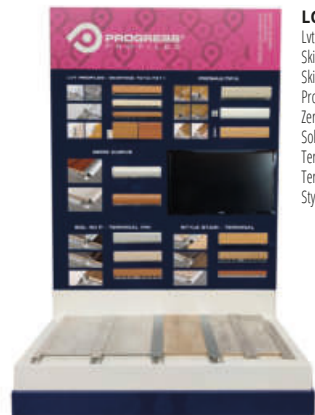

LGN:
Lvt Profiles,
Skirting 7016
Skirting 7011,
Promulifix,
Zero Curve,
Sol 40p,
Terminal Pin,
Terminal,
Style Stair;