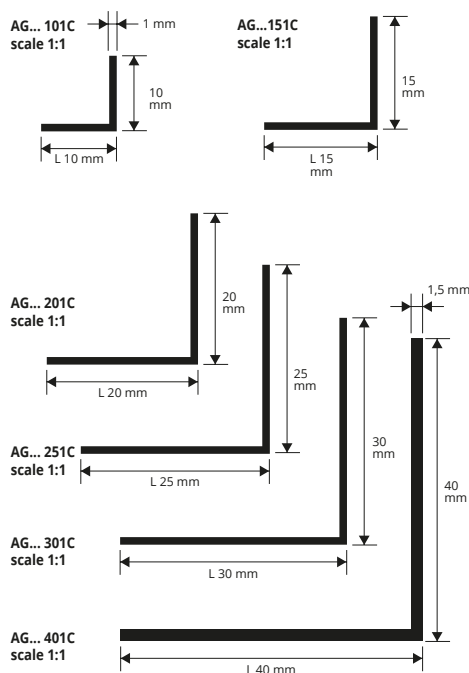

POLISHED BRASS with protective film
thick 1 mm - bar length 2 lm - pack. 10 Pcs - 20 lm

Article	L x H mm	€/lm	€/Pc
AGOL 201C	20 x 20	18,40	36,80 *
AGOL 301C	30 x 30	27,36	52,12 *

The indicated prices are with bar code EAN 13.
On demand are available 1 lm bars.

COLOURS

CORNER EQUAL SIDES

ANODIZED GOLD AND SILVER, POLISHED CHROME AND WHITE VARNISHED ALUMINIUM

ANODIZED GOLD and SILVER ALUMINIUM thermo packed
bar length 2 lm - pack. 10 Pcs - 20 lm

Article	L x H mm	€/lm	€/Pc
AG... 101C	10 x 10	2,38	4,76
AG... 151C	15 x 15	2,63	5,26
AG... 201C	20 x 20	3,21	6,42
AG... 251C	25 x 25	3,58	7,16
AG... 301C	30 x 30	3,92	7,84
AG... 401C	40 x 40	7,26	14,52

Article	L x H mm	€/lm	€/Pc
AGBC 101C	10 x 10	3,74	7,48
AGBC 151C	15 x 15	4,04	8,08
AGBC 201C	20 x 20	4,81	9,62
AGBC 251C	25 x 25	5,31	10,62
AGBC 301C	30 x 30	5,91	11,82
AGBC 401C	40 x 40	9,32	18,64

WHITE VARNISHED ALUMINIUM thermo packed
bar length 2 lm - pack. 10 Pcs - 20 lm

bar length 2 lm - pack. 10 Pcs - 20 lm

Article	L x H mm	€/lm	€/Pc
AL... 1510C	15 x 10	2,38	4,76
AL... 1020C	20 x 10	2,57	5,14
AL... 3015C	30 x 15	3,30	6,60

Available in the finishes: AO - AA.

The code of the selected colour must be added to the article code.
E.g.: AL... 1510C (chosen finish anodized gold) ALAO1510C.