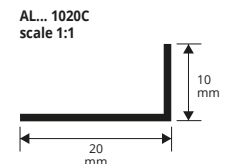

AL... 1020C
scale 1:1

AL... 3015C
scale 1:1