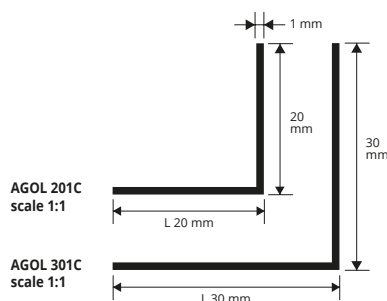

POLISHED BRASS with protective film
thick 1 mm - bar length 2 lm - pack. 10 Pcs - 20 lm

Article	L x H mm	€/lm	€/Pc
AGOL 201C	20 x 20	18,40	36,80 *
AGOL 301C	30 x 30	27,36	52,12 *

The indicated prices are with bar code EAN 13.
On demand are available 1 lm bars.