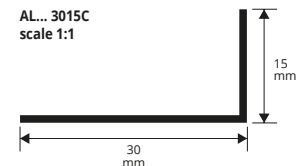

CORNER EQUAL SIDES

NON - TOXIC VINYL RESIN

NON - TOXIC VINYL RESIN

bar length 2 lm - pack. 10 Pcs - 20 lm

Article	L x H mm	€/lm	€/Pc
AGP10...C	10 x 10	0,60	1,20
AGP15...C	15 x 15	0,96	1,92
AGP20...C	20 x 20	1,42	2,84
AGP25...C	25 x 25	1,78	3,56

Available in the colours: B-N.

The code of the selected colour must be added to the article code.
E.g.: AGP10...C (colour white) AGP10BC.

The indicated prices are with bar code EAN 13.
On demand are available 1 lm bars.

COLOURS

CORNER "L-FORM"

ANODIZED GOLD AND SILVER, POLISHED CHROME AND WHITE VARNISHED ALUMINIUM

ANODIZED GOLD AND SILVER ALUMINIUM thermo packed

bar length 2 lm - pack. 10 Pcs - 20 lm

Article	L x H mm	€/lm	€/Pc
AL... 1510C	15 x 10	2,38	4,76
AL... 1020C	20 x 10	2,57	5,14
AL... 3015C	30 x 15	3,30	6,60

Available in the finishes: AO - AA.

The code of the selected colour must be added to the article code.
E.g.: AL... 1510C (chosen finish anodized gold) ALAO1510C.

POLISHED CHROME ALUMINIUM thermo packed

bar length 2 lm - pack. 10 Pcs - 20 lm

Article	L x H mm	€/lm	€/Pc
ALBC 1510C	15 x 10	3,86	7,72
ALBC 1020C	20 x 10	4,04	8,08
ALBC 3015C	30 x 15	5,00	10,00

WHITE VARNISHED ALUMINIUM thermo packed

bar length 2 lm - pack. 10 Pcs - 20 lm

Article	L x H mm	€/lm	€/Pc
ALB 1510C	15 x 10	2,45	4,90
ALB 3015C	30 x 15	3,35	6,70

The indicated prices are with bar code EAN 13.
On demand are available 1 lm bars.

COLOURS

CORNER "L-FORM"

NON - TOXIC VINYL RESIN

NON TOXIC VINYL RESIN

bar length 2 lm - pack. 10 Pcs - 20 lm

Article	L x H mm	€/lm	€/Pc
ALP20...C	20 x 10	0,92	1,84
ALP25...C	25 x 20	1,39	2,78
ALP30...C	30 x 20	1,45	2,90
ALP40...C	40 x 10	1,71	3,42

Available in the colours: B-N.

The code of the selected colour must be added to the article code.
E.g.: ALP20...C (colour white) ALP20BC.

The indicated prices are with bar code EAN 13.
On demand are available 1 lm bars.

COLOURS

DO IT YOURSELF