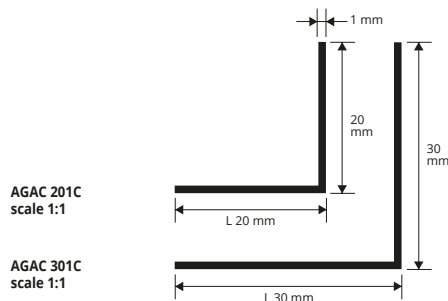

An interpretation of:
The Gherkin, Norman Foster, LONDON (England), 2004

PROFILES & SYSTEMS

DO IT YOUR SELF PROFILES

CORNER EQUAL SIDES

POLISHED STAINLESS STEEL 1.4016

POLISHED STAINLESS STEEL 1.4016 with protective film
thick 1 mm - bar length 2 lm - pack. 10 Pcs - 20 lm