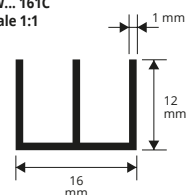

CW... 161C
scale 1:1