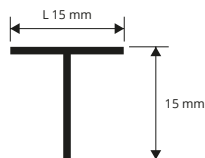

PROFILE "T FORM"

ANODIZED GOLD AND SILVER ALUMINIUM
POLISHED CHROME ALUMINIUM

T... 1515C
scale 1:1