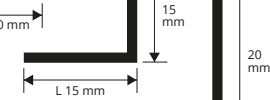

AGP20...C
scale 1:1