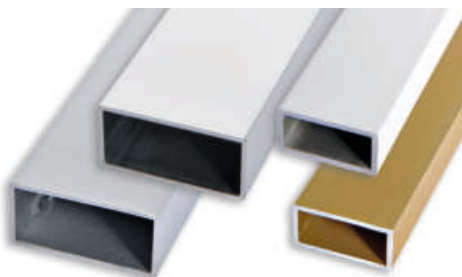

ANODIZED GOLD AND SILVER ALUMINIUM thermo packed

bar length 2 lm - pack. 10 Pcs - 20 lm

Article	L x H mm	€/lm	€/Pc
TR... 2010C	20 x 10	4,23	8,46
TR... 3015C	30 x 15	5,43	10,86

Available in the finishes: AO - AA.

The code of the selected colour must be added to the article code.
E.g.: TR... 2010C (chosen finish anodized gold) TRA0 2010C.

POLISHED CHROME ALUMINIUM thermo packed

bar length 2 lm - pack. 10 Pcs - 20 lm

Article	L x H mm	€/lm	€/Pc
TRBC 2010C	20 x 10	7,01	14,02
TRBC 3015C	30 x 15	9,05	18,10

WHITE VARNISHED ALUMINIUM thermo packed

bar length 2 lm - pack. 10 Pcs - 20 lm

Article	L x H mm	€/lm	€/Pc
TRB 2010C	20 x 10	4,35	8,70 *