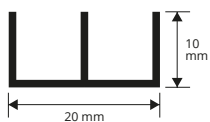

CW... 201C
scale 1:1