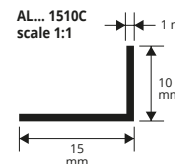

WHITE VARNISHED ALUMINIUM thermo packed

bar length 2 lm - pack. 10 Pcs - 20 lm

Article	L x H mm	€/lm	€/Pc
ALB 1510C	15 x 10	2,45	4,90
ALB 3015C	30 x 15	3,35	6,70

The indicated prices are with bar code EAN 13.
On demand are available 1 lm bars.

AL... 1510C
scale 1:1