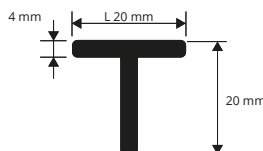

PIF 153
PIF 203
PIF 253
PIF 403

FLAT IRON

thick 3 mm - bar length 2 lm - pack. 10 Pcs - 20 lm

Article	L mm	€/lm	€/Pc
PIF 153	15	2,17	4,34
PIF 203	20	2,50	5,00
PIF 253	25	3,13	6,26
PIF 403	40	5,07	10,14

items not for sell individually.

AGF 203
AGF 303
AGF 403

CORNER EQUAL SIDES IRON

thick 3 mm - bar length 2 lm - pack. 10 Pcs - 20 lm

Article	L x H mm	€/lm	€/Pc
AGF 203	20 x 20	5,24	10,48
AGF 303	30 x 30	6,52	13,04
AGF 403	40 x 40	8,21	16,42

items not for sell individually.

ALF 3020
ALF 4020

CORNER "L-FORM" IRON

thick 2 mm - bar length 2 lm - pack. 10 Pcs - 20 lm

Article	L x H mm	€/lm	€/Pc
ALF 3020	30 x 20	6,31	12,62 *
ALF 4020	40 x 20	7,04	14,08 *

items not for sell individually.

TVF 12
TVF 16
TVF 20
TVF 25

EMPTY ROUND TUBE IRON

bar length 2 lm - pack. 10 Pcs - 20 lm

Article	Ø mm ext.	€/lm	€/Pc
TVF 12	12	3,77	7,54 *
TVF 16	16	4,83	9,66 *
TVF 20	20	5,91	11,82 *
TVF 25	25	7,08	14,16 *

items not for sell individually.

TPF 10
TPF 12

FULL ROUND TUBE IRON

bar length 2 lm - pack. 10 Pcs - 20 lm

Article	Ø mm ext.	€/lm	€/Pc
TPF 10	10	3,70	7,40 *
TPF 12	12	4,27	8,54 *

items not for sell individually.

TQPF 08
TQPF 10
TQPF 12
TQPF 14

FULL SQUARE TUBE IRON

bar length 2 lm - pack. 10 Pcs - 20 lm

Article	L x H mm	€/lm	€/Pc
TQPF 08	8 x 8	2,90	5,80 *
TQPF 10	10 x 10	4,35	8,70 *
TQPF 12	12 x 12	5,64	11,28 *
TQPF 14	14 x 14	7,64	15,28 *

items not for sell individually.

TQVF 20
TQVF 25
TQVF 30
TQVF 40

EMPTY SQUARE TUBE IRON

bar length 2 lm - pack. 10 Pcs - 20 lm

Article	L x H mm	€/lm	€/Pc
TQVF 20	20 x 20	7,15	14,30 *
TQVF 25	25 x 25	9,02	18,04 *
TQVF 30	30 x 30	10,06	20,12 *
TQVF 40	40 x 40	12,93	25,86 *

items not for sell individually.

TRF 3020
TRF 4020

EMPTY RECTANGULAR TUBE IRON

bar length 2 lm - pack. 10 Pcs - 20 lm

Article	L x H mm	€/lm	€/Pc
TRF 3020	30 x 20	7,80	15,60
TRF 4020	40 x 20	9,09	18,18

items not for sell individually.

TF 20

PROFILE "T-FORM" IRON

bar length 2 lm - pack. 10 Pcs - 20 lm

Article	L x H mm	€/lm	€/Pc
TF 20	20 x 20	5,24	10,48 *