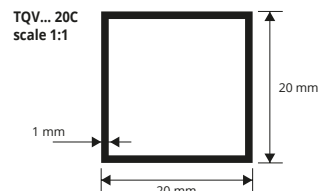

EMPTY SQUARE TUBE

ANODIZED GOLD AND SILVER ALUMINIUM
POLISHED CHROME ALUMINIUM

ANODIZED GOLD AND SILVER ALUMINIUM thermo packed

bar length 2 lm - pack. 10 Pcs - 20 lm

Article	L x H mm	€/lm	€/Pc
TQV... 10C	10 x 10	3,21	6,42
TQV... 15C	15 x 15	4,23	8,46
TQV... 20C	20 x 20	5,30	10,60

Available in the finishes: AO - AA.

The code of the selected colour must be added to the article code.
E.g.: TQV... 10C (chosen finish anodized gold) TQVAO 10C.

POLISHED CHROME ALUMINIUM thermo packed

bar length 2 lm - pack. 10 Pcs - 20 lm

Article	L x H mm	€/lm	€/Pc
TQVBC 10C	10 x 10	5,29	10,58
TQVBC 15C	15 x 15	7,04	14,08
TQVBC 20C	20 x 20	8,84	17,68

COLOURS

The indicated prices are with bar code EAN 13.
On demand are available 1 lm bars.

EMPTY RECTANGULAR TUBE

ANODIZED GOLD AND SILVER, POLISHED CHROME
AND WHITE VARNISHED ALUMINIUM

ANODIZED GOLD AND SILVER ALUMINIUM thermo packed

bar length 2 lm - pack. 10 Pcs - 20 lm

Article	L x H mm	€/lm	€/Pc
TR... 2010C	20 x 10	4,23	8,46
TR... 3015C	30 x 15	5,43	10,86

Available in the finishes: AO - AA.

The code of the selected colour must be added to the article code.
E.g.: TR... 2010C (chosen finish anodized gold) TRA0 2010C.

POLISHED CHROME ALUMINIUM thermo packed

bar length 2 lm - pack. 10 Pcs - 20 lm

Article	L x H mm	€/lm	€/Pc
TRBC 2010C	20 x 10	7,01	14,02
TRBC 3015C	30 x 15	9,05	18,10

WHITE VARNISHED ALUMINIUM thermo packed

bar length 2 lm - pack. 10 Pcs - 20 lm

Article	L x H mm	€/lm	€/Pc
TRB 2010C	20 x 10	4,35	8,70 *

© 2020 All rights reserved by Progress Profiles. Printed in Italy

The indicated prices are with bar code EAN 13.
On demand are available 1 lm bars.

CURVE PROFILE

ANODIZED GOLD AND SILVER, POLISHED CHROME
AND WHITE VARNISHED ALUMINIUM

ANODIZED GOLD AND SILVER ALUMINIUM thermo packed

thick 1 mm - bar length 2 lm - pack. 10 Pcs - 20 lm