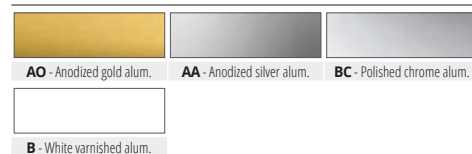

CANAL "U FORM"

ANODIZED GOLD AND SILVER, POLISHED CHROME AND WHITE VARNISHED ALUMINIUM

ANODIZED GOLD AND SILVER ALUMINIUM thermo packed
bar length 2 lm - pack. 10 Pcs - 20 lm

Article	L x H mm	€/lm	€/Pc
CU... 081C	8 x 8	2,17	4,34
CU... 101C	10 x 10	2,57	5,14
CU... 151C	10 x 15	3,11	6,22
CU... 201C	10 x 20	3,17	6,34

Available in the finishes: AO - AA.
The code of the selected colour must be added to the article code.
E.g.: CU... 101C (chosen finish anodized gold) CUAO 101C.

POLISHED CHROME ALUMINIUM thermo packed
bar length 2 lm - pack. 10 Pcs - 20 lm

Article	L x H mm	€/lm	€/Pc
CUBC 081C	8 x 8	3,82	7,64
CUBC 101C	10 x 10	3,91	7,82
CUBC 151C	10 x 15	4,77	9,54

WHITE VARNISHED ALUMINIUM thermo packed
bar length 2 lm - pack. 10 Pcs - 20 lm

Article	L x H mm	€/lm	€/Pc
CUB 081C	8 x 8	3,36	6,72
CUB 101C	10 x 10	3,55	7,10
CUB 151C	10 x 15	4,16	8,32
CUB 201C	10 x 20	4,77	9,54

The indicated prices are with bar code EAN 13.
On demand are available 1 lm bars.

COLOURS

CANAL DOUBLE "U FORM"

ANODIZED GOLD AND SILVER, POLISHED CHROME AND WHITE VARNISHED ALUMINIUM

ANODIZED GOLD AND SILVER ALUMINIUM thermo packed
bar length 2 lm - pack. 10 Pcs - 20 lm

Article	L x H mm	€/lm	€/Pc
CW... 167C	16 x 7	2,94	5,88
CW... 161C	16 x 12	3,62	7,24
CW... 201C	20 x 10	3,72	7,44
CW... 208C	20 x 18	4,81	9,62

Available in the finishes: AO - AA.
The code of the selected colour must be added to the article code.
E.g.: CW... 167C (chosen finish anodized gold) CWAO 167C.

POLISHED CHROME ALUMINIUM thermo packed
bar length 2 lm - pack. 10 Pcs - 20 lm

Article	L x H mm	€/lm	€/Pc
CWBC 167C	16 x 7	4,68	9,36
CWBC 161C	16 x 12	6,03	12,06
CWBC 201C	20 x 10	6,36	12,72
CWBC 208C	20 x 18	6,99	13,98

WHITE VARNISHED ALUMINIUM thermo packed
bar length 2 lm - pack. 10 Pcs - 20 lm

Article	L x H mm	€/lm	€/Pc
CWB 161C	16 x 12	3,72	7,44
CWB 208C	20 x 18	4,70	9,40