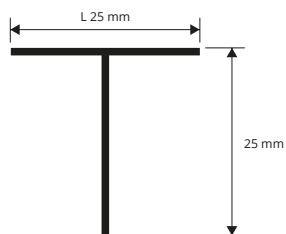

T... 2525C
scale 1:1