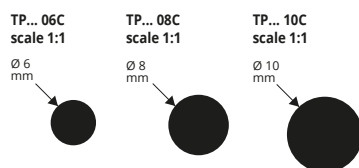

FULL ROUND TUBE

ANODIZED GOLD AND SILVER ALUMINIUM
POLISHED CHROME ALUMINIUM

ANODIZED GOLD AND SILVER ALUMINIUM thermo packed
bar length 2 lm - pack. 10 Pcs - 20 lm

Article	Ø mm ext.	€/lm	€/Pc
TP... 06C	6	2,89	5,78 *
TP... 08C	8	3,82	7,64 *
TP... 10C	10	5,43	10,86 *

Available in the finishes: AO - AA.
The code of the selected colour must be added to the article code.
E.g.: TP... 122C (chosen finish anodized gold) TPA0 122C.

POLISHED CHROME ALUMINIUM thermo packed
bar length 2 lm - pack. 10 Pcs - 20 lm

Article	Ø mm ext.	€/lm	€/Pc
TPBC 06C	6	4,68	9,36 *
TPBC 08C	8	6,46	12,92 *
TPBC 10C	10	9,05	18,10 *

The indicated prices are with bar code EAN 13.
On demand are available 1 lm bars.