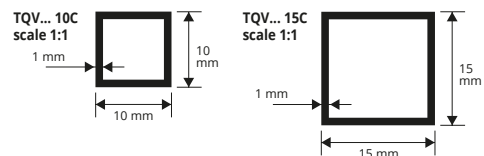

EMPTY SQUARE TUBE

ANODIZED GOLD AND SILVER ALUMINIUM
POLISHED CHROME ALUMINIUM

ANODIZED GOLD AND SILVER ALUMINIUM thermo packed

bar length 2 lm - pack. 10 Pcs - 20 lm

Article	L x H mm	€/lm	€/Pc
TQV... 10C	10 x 10	3,21	6,42
TQV... 15C	15 x 15	4,23	8,46
TQV... 20C	20 x 20	5,30	10,60

Available in the finishes: AO - AA.

The code of the selected colour must be added to the article code.
E.g.: TQV... 10C (chosen finish anodized gold) TQVAO 10C.

POLISHED CHROME ALUMINIUM thermo packed

bar length 2 lm - pack. 10 Pcs - 20 lm

Article	L x H mm	€/lm	€/Pc
TQVBC 10C	10 x 10	5,29	10,58
TQVBC 15C	15 x 15	7,04	14,08
TQVBC 20C	20 x 20	8,84	17,68

COLOURS

The indicated prices are with bar code EAN 13.
On demand are available 1 lm bars.

EMPTY RECTANGULAR TUBE

ANODIZED GOLD AND SILVER, POLISHED CHROME
AND WHITE VARNISHED ALUMINIUM

ANODIZED GOLD AND SILVER ALUMINIUM thermo packed

bar length 2 lm - pack. 10 Pcs - 20 lm

Article	L x H mm	€/lm	€/Pc
TR... 2010C	20 x 10	4,23	8,46
TR... 3015C	30 x 15	5,43	10,86

Available in the finishes: AO - AA.

The code of the selected colour must be added to the article code.
E.g.: TR... 2010C (chosen finish anodized gold) TRA0 2010C.

POLISHED CHROME ALUMINIUM thermo packed

bar length 2 lm - pack. 10 Pcs - 20 lm

Article	L x H mm	€/lm	€/Pc
TRBC 2010C	20 x 10	7,01	14,02
TRBC 3015C	30 x 15	9,05	18,10

WHITE VARNISHED ALUMINIUM thermo packed

bar length 2 lm - pack. 10 Pcs - 20 lm

Article	L x H mm	€/lm	€/Pc
TRB 2010C	20 x 10	4,35	8,70 *

© 2020 All rights reserved by Progress Profiles. Printed in Italy

The indicated prices are with bar code EAN 13.
On demand are available 1 lm bars.

CURVE PROFILE

ANODIZED GOLD AND SILVER, POLISHED CHROME
AND WHITE VARNISHED ALUMINIUM

ANODIZED GOLD AND SILVER ALUMINIUM thermo packed

thick 1 mm - bar length 2 lm - pack. 10 Pcs - 20 lm