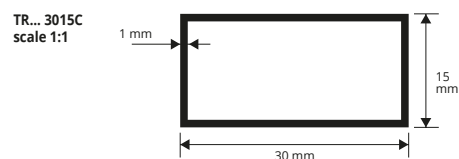

© 2020 All rights reserved by Progress Profiles. Printed in Italy

The indicated prices are with bar code EAN 13.
On demand are available 1 lm bars.

CURVE PROFILE

ANODIZED GOLD AND SILVER, POLISHED CHROME
AND WHITE VARNISHED ALUMINIUM