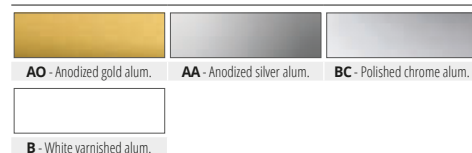

CANAL "U FORM"

ANODIZED GOLD AND SILVER, POLISHED CHROME AND WHITE VARNISHED ALUMINIUM

ANODIZED GOLD AND SILVER ALUMINIUM thermo packed
bar length 2 lm - pack. 10 Pcs - 20 lm

Article	L x H mm	€/lm	€/Pc
CU... 081C	8 x 8	2,17	4,34
CU... 101C	10 x 10	2,57	5,14
CU... 151C	10 x 15	3,11	6,22
CU... 201C	10 x 20	3,17	6,34

Available in the finishes: AO - AA.
The code of the selected colour must be added to the article code.
E.g.: CU... 101C (chosen finish anodized gold) CUAO 101C.

POLISHED CHROME ALUMINIUM thermo packed
bar length 2 lm - pack. 10 Pcs - 20 lm

Article	L x H mm	€/lm	€/Pc
CUBC 081C	8 x 8	3,82	7,64
CUBC 101C	10 x 10	3,91	7,82
CUBC 151C	10 x 15	4,77	9,54

WHITE VARNISHED ALUMINIUM thermo packed
bar length 2 lm - pack. 10 Pcs - 20 lm

Article	L x H mm	€/lm	€/Pc
CUB 081C	8 x 8	3,36	6,72
CUB 101C	10 x 10	3,55	7,10
CUB 151C	10 x 15	4,16	8,32
CUB 201C	10 x 20	4,77	9,54

The indicated prices are with bar code EAN 13.
On demand are available 1 lm bars.

COLOURS

CANAL DOUBLE "U FORM"

ANODIZED GOLD AND SILVER, POLISHED CHROME AND WHITE VARNISHED ALUMINIUM

ANODIZED GOLD AND SILVER ALUMINIUM thermo packed
bar length 2 lm - pack. 10 Pcs - 20 lm

Article	L x H mm	€/lm	€/Pc
CW... 167C	16 x 7	2,94	5,88
CW... 161C	16 x 12	3,62	7,24
CW... 201C	20 x 10	3,72	7,44
CW... 208C	20 x 18	4,81	9,62

Available in the finishes: AO - AA.
The code of the selected colour must be added to the article code.
E.g.: CW... 167C (chosen finish anodized gold) CWAO 167C.

POLISHED CHROME ALUMINIUM thermo packed
bar length 2 lm - pack. 10 Pcs - 20 lm

Article	L x H mm	€/lm	€/Pc
CWBC 167C	16 x 7	4,68	9,36
CWBC 161C	16 x 12	6,03	12,06
CWBC 201C	20 x 10	6,36	12,72
CWBC 208C	20 x 18	6,99	13,98

WHITE VARNISHED ALUMINIUM thermo packed
bar length 2 lm - pack. 10 Pcs - 20 lm

Article	L x H mm	€/lm	€/Pc
CWB 161C	16 x 12	3,72	7,44
CWB 208C	20 x 18	4,70	9,40