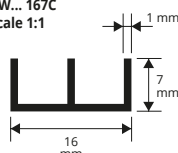

CW... 167C
scale 1:1