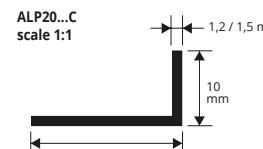

ALP20...C
scale 1:1