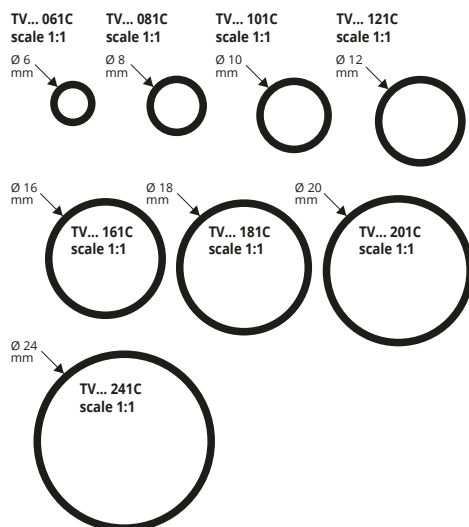

EMPTY ROUND TUBE

ANODIZED GOLD AND SILVER ALUMINIUM
POLISHED CHROME ALUMINIUM

ANODIZED GOLD AND SILVER ALUMINIUM thermo packed
thick 1 mm - bar length 2 lm - pack. 10 Pcs - 20 lm

Article	Ø mm ext.	€/lm	€/Pc
TV... 061C	6	2,32	4,64
TV... 081C	8	2,48	4,96
TV... 101C	10	2,70	5,40
TV... 121C	12	3,02	6,04
TV... 161C	16	3,36	6,72
TV... 181C	18	3,77	7,54
TV... 201C	20	4,16	8,32
TV... 241C	24	6,78	13,56

Available in the finishes: AO - AA.
The code of the selected colour must be added to the article code.
E.g.: TV... 122C (chosen finish anodized gold) TVA0 122C.

POLISHED CHROME ALUMINIUM thermo packed
thick 1 mm - bar length 2 lm - pack. 10 Pcs - 20 lm

Article	Ø mm ext.	€/lm	€/Pc
TVBC 081C	8	3,97	7,94 *
TVBC 101C	10	4,43	8,86 *
TVBC 121C	12	4,92	9,84 *
TVBC 161C	16	5,51	11,02 *
TVBC 181C	18	6,15	12,30 *
TVBC 201C	20	6,85	13,70 *
TVBC 241C	24	11,55	23,10 *