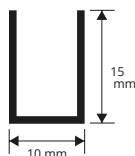

CU... 201C
scale 1:1

CU... 151C
scale 1:1