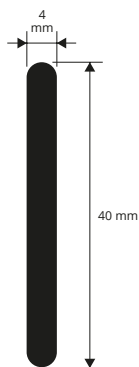

CTAA 404C
CTB 404C
scale 1:1

ANODIZED SILVER ALUMINIUM thermo packed
thick 4 mm - bar length 2 lm - pack. 10 Pcs - 20 lm

Article	L mm	€/lm	€/Pc
CTAA 304C	30	7,00	14,00
CTAA 404C	40	9,47	18,94 *

WHITE VARNISHED ALUMINIUM thermo packed
thick 4 mm - bar length 2 lm - pack. 10 Pcs - 20 lm

Article	L mm	€/lm	€/Pc
CTB 304C	30	7,19	14,38 *
CTB 404C	40	9,82	19,64 *

The indicated prices are with bar code EAN 13.
On demand are available 1 lm bars.