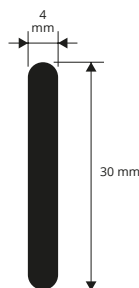

CURTAINBALANCE

ANODIZED SILVER AND WHITE VARNISHED ALUMINIUM

CTAA 304C
CTB 304C
scale 1:1