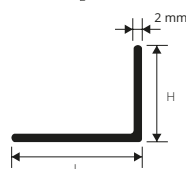

CORNER EQUAL SIDES IRON

thick 3 mm - bar length 2 lm - pack. 10 Pcs - 20 lm

Article	L x H mm	€/lm	€/Pc
AGF 203	20 x 20	5,24	10,48
AGF 303	30 x 30	6,52	13,04
AGF 403	40 x 40	8,21	16,42

items not for sell individually.

ALF 3020
ALF 4020

CORNER "L-FORM" IRON

thick 2 mm - bar length 2 lm - pack. 10 Pcs - 20 lm

Article	L x H mm	€/lm	€/Pc
ALF 3020	30 x 20	6,31	12,62 *
ALF 4020	40 x 20	7,04	14,08 *

items not for sell individually.

TVF 12
TVF 16
TVF 20
TVF 25