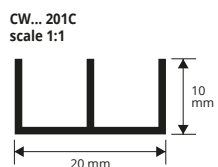

CANAL DOUBLE "U FORM"

ANODIZED GOLD AND SILVER, POLISHED CHROME AND WHITE VARNISHED ALUMINIUM