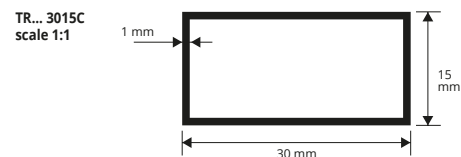

© 2020 All rights reserved by Progress Profiles. Printed in Italy

The indicated prices are with bar code EAN 13.
On demand are available 1 lm bars.

CURVE PROFILE

ANODIZED GOLD AND SILVER, POLISHED CHROME
AND WHITE VARNISHED ALUMINIUM