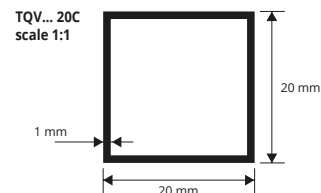

EMPTY SQUARE TUBE

ANODIZED GOLD AND SILVER ALUMINIUM
POLISHED CHROME ALUMINIUM

ANODIZED GOLD AND SILVER ALUMINIUM thermo packed

bar length 2 lm - pack. 10 Pcs - 20 lm

Article	L x H mm	€/lm	€/Pc
TQV... 10C	10 x 10	3,21	6,42
TQV... 15C	15 x 15	4,23	8,46
TQV... 20C	20 x 20	5,30	10,60

Available in the finishes: AO - AA.

The code of the selected colour must be added to the article code.
E.g.: TQV... 10C (chosen finish anodized gold) TQVAO 10C.

POLISHED CHROME ALUMINIUM thermo packed

bar length 2 lm - pack. 10 Pcs - 20 lm

Article	L x H mm	€/lm	€/Pc
TQVBC 10C	10 x 10	5,29	10,58
TQVBC 15C	15 x 15	7,04	14,08
TQVBC 20C	20 x 20	8,84	17,68

COLOURS

The indicated prices are with bar code EAN 13.
On demand are available 1 lm bars.

EMPTY RECTANGULAR TUBE

ANODIZED GOLD AND SILVER, POLISHED CHROME
AND WHITE VARNISHED ALUMINIUM

ANODIZED GOLD AND SILVER ALUMINIUM thermo packed

bar length 2 lm - pack. 10 Pcs - 20 lm

Article	L x H mm	€/lm	€/Pc
TR... 2010C	20 x 10	4,23	8,46
TR... 3015C	30 x 15	5,43	10,86

Available in the finishes: AO - AA.

The code of the selected colour must be added to the article code.
E.g.: TR... 2010C (chosen finish anodized gold) TRA0 2010C.

POLISHED CHROME ALUMINIUM thermo packed

bar length 2 lm - pack. 10 Pcs - 20 lm

Article	L x H mm	€/lm	€/Pc
TRBC 2010C	20 x 10	7,01	14,02
TRBC 3015C	30 x 15	9,05	18,10

WHITE VARNISHED ALUMINIUM thermo packed

bar length 2 lm - pack. 10 Pcs - 20 lm

Article	L x H mm	€/lm	€/Pc
TRB 2010C	20 x 10	4,35	8,70 *

© 2020 All rights reserved by Progress Profiles. Printed in Italy

The indicated prices are with bar code EAN 13.
On demand are available 1 lm bars.

CURVE PROFILE

ANODIZED GOLD AND SILVER, POLISHED CHROME
AND WHITE VARNISHED ALUMINIUM

ANODIZED GOLD AND SILVER ALUMINIUM thermo packed

thick 1 mm - bar length 2 lm - pack. 10 Pcs - 20 lm