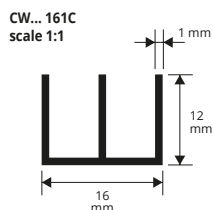

CANAL DOUBLE "U FORM"

ANODIZED GOLD AND SILVER, POLISHED CHROME AND WHITE VARNISHED ALUMINIUM