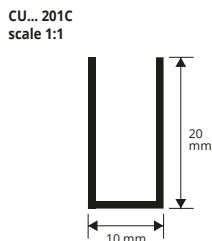

CANAL "U FORM"

ANODIZED GOLD AND SILVER, POLISHED CHROME AND WHITE VARNISHED ALUMINIUM

ANODIZED GOLD AND SILVER ALUMINIUM thermo packed
bar length 2 lm - pack. 10 Pcs - 20 lm

Article	L x H mm	€/lm	€/Pc
CU... 081C	8 x 8	2,17	4,34
CU... 101C	10 x 10	2,57	5,14
CU... 151C	10 x 15	3,11	6,22
CU... 201C	10 x 20	3,17	6,34

Available in the finishes: AO - AA.
The code of the selected colour must be added to the article code.
E.g.: CU... 101C (chosen finish anodized gold) CUAO 101C.

POLISHED CHROME ALUMINIUM thermo packed
bar length 2 lm - pack. 10 Pcs - 20 lm

Article	L x H mm	€/lm	€/Pc
CUBC 081C	8 x 8	3,82	7,64
CUBC 101C	10 x 10	3,91	7,82
CUBC 151C	10 x 15	4,77	9,54

WHITE VARNISHED ALUMINIUM thermo packed
bar length 2 lm - pack. 10 Pcs - 20 lm

Article	L x H mm	€/lm	€/Pc
CUB 081C	8 x 8	3,36	6,72
CUB 101C	10 x 10	3,55	7,10
CUB 151C	10 x 15	4,16	8,32
CUB 201C	10 x 20	4,77	9,54 *

The indicated prices are with bar code EAN 13.
On demand are available 1 lm bars.