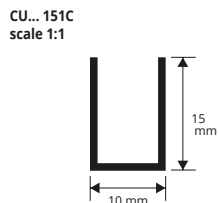

CANAL "U FORM"

ANODIZED GOLD AND SILVER, POLISHED CHROME AND WHITE VARNISHED ALUMINIUM

ANODIZED GOLD AND SILVER ALUMINIUM thermo packed
bar length 2 lm - pack. 10 Pcs - 20 lm

Article	L x H mm	€/lm	€/Pc
CU... 081C	8 x 8	2,17	4,34
CU... 101C	10 x 10	2,57	5,14
CU... 151C	10 x 15	3,11	6,22
CU... 201C	10 x 20	3,17	6,34

Available in the finishes: AO - AA.
The code of the selected colour must be added to the article code.
E.g.: CU... 101C (chosen finish anodized gold) CUAO 101C.

POLISHED CHROME ALUMINIUM thermo packed
bar length 2 lm - pack. 10 Pcs - 20 lm

Article	L x H mm	€/lm	€/Pc
CUBC 081C	8 x 8	3,82	7,64
CUBC 101C	10 x 10	3,91	7,82
CUBC 151C	10 x 15	4,77	9,54

WHITE VARNISHED ALUMINIUM thermo packed
bar length 2 lm - pack. 10 Pcs - 20 lm

Article	L x H mm	€/lm	€/Pc
CUB 081C	8 x 8	3,36	6,72
CUB 101C	10 x 10	3,55	7,10
CUB 151C	10 x 15	4,16	8,32
CUB 201C	10 x 20	4,77	9,54 *

The indicated prices are with bar code EAN 13.
On demand are available 1 lm bars.