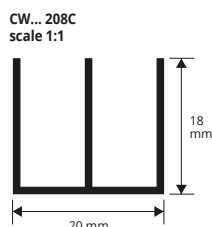

CANAL DOUBLE "U FORM"

ANODIZED GOLD AND SILVER, POLISHED CHROME AND WHITE VARNISHED ALUMINIUM