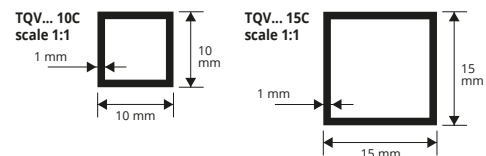

EMPTY SQUARE TUBE

ANODIZED GOLD AND SILVER ALUMINIUM
POLISHED CHROME ALUMINIUM

ANODIZED GOLD AND SILVER ALUMINIUM thermo packed

bar length 2 lm - pack. 10 Pcs - 20 lm

Article	L x H mm	€/lm	€/Pc
TQV... 10C	10 x 10	3,21	6,42
TQV... 15C	15 x 15	4,23	8,46
TQV... 20C	20 x 20	5,30	10,60

Available in the finishes: AO - AA.

The code of the selected colour must be added to the article code.
E.g.: TQV... 10C (chosen finish anodized gold) TQVAO 10C.

POLISHED CHROME ALUMINIUM thermo packed

bar length 2 lm - pack. 10 Pcs - 20 lm

Article	L x H mm	€/lm	€/Pc
TQVBC 10C	10 x 10	5,29	10,58
TQVBC 15C	15 x 15	7,04	14,08
TQVBC 20C	20 x 20	8,84	17,68

COLOURS

The indicated prices are with bar code EAN 13.
On demand are available 1 lm bars.

EMPTY RECTANGULAR TUBE

ANODIZED GOLD AND SILVER, POLISHED CHROME
AND WHITE VARNISHED ALUMINIUM

ANODIZED GOLD AND SILVER ALUMINIUM thermo packed

bar length 2 lm - pack. 10 Pcs - 20 lm

Article	L x H mm	€/lm	€/Pc
TR... 2010C	20 x 10	4,23	8,46
TR... 3015C	30 x 15	5,43	10,86

Available in the finishes: AO - AA.

The code of the selected colour must be added to the article code.
E.g.: TR... 2010C (chosen finish anodized gold) TRA0 2010C.

POLISHED CHROME ALUMINIUM thermo packed

bar length 2 lm - pack. 10 Pcs - 20 lm

Article	L x H mm	€/lm	€/Pc
TRBC 2010C	20 x 10	7,01	14,02
TRBC 3015C	30 x 15	9,05	18,10

WHITE VARNISHED ALUMINIUM thermo packed

bar length 2 lm - pack. 10 Pcs - 20 lm

Article	L x H mm	€/lm	€/Pc
TRB 2010C	20 x 10	4,35	8,70 *

© 2020 All rights reserved by Progress Profiles. Printed in Italy

The indicated prices are with bar code EAN 13.
On demand are available 1 lm bars.

CURVE PROFILE

ANODIZED GOLD AND SILVER, POLISHED CHROME
AND WHITE VARNISHED ALUMINIUM

ANODIZED GOLD AND SILVER ALUMINIUM thermo packed

thick 1 mm - bar length 2 lm - pack. 10 Pcs - 20 lm