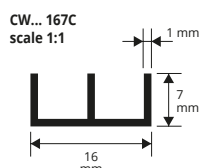

CANAL DOUBLE "U FORM"

ANODIZED GOLD AND SILVER, POLISHED CHROME AND WHITE VARNISHED ALUMINIUM