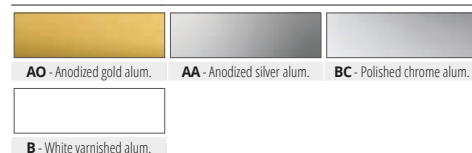

CANAL "U FORM"

ANODIZED GOLD AND SILVER, POLISHED CHROME AND WHITE VARNISHED ALUMINIUM

ANODIZED GOLD AND SILVER ALUMINIUM thermo packed
bar length 2 lm - pack. 10 Pcs - 20 lm

Article	L x H mm	€/lm	€/Pc
CU... 081C	8 x 8	2,17	4,34
CU... 101C	10 x 10	2,57	5,14
CU... 151C	10 x 15	3,11	6,22
CU... 201C	10 x 20	3,17	6,34

Available in the finishes: AO - AA.
The code of the selected colour must be added to the article code.
E.g.: CU... 101C (chosen finish anodized gold) CUAO 101C.

POLISHED CHROME ALUMINIUM thermo packed
bar length 2 lm - pack. 10 Pcs - 20 lm

Article	L x H mm	€/lm	€/Pc
CUBC 081C	8 x 8	3,82	7,64
CUBC 101C	10 x 10	3,91	7,82
CUBC 151C	10 x 15	4,77	9,54

WHITE VARNISHED ALUMINIUM thermo packed
bar length 2 lm - pack. 10 Pcs - 20 lm

Article	L x H mm	€/lm	€/Pc
CUB 081C	8 x 8	3,36	6,72
CUB 101C	10 x 10	3,55	7,10
CUB 151C	10 x 15	4,16	8,32
CUB 201C	10 x 20	4,77	9,54 *

The indicated prices are with bar code EAN 13.
On demand are available 1 lm bars.

COLOURS

CANAL DOUBLE "U FORM"

ANODIZED GOLD AND SILVER, POLISHED CHROME AND WHITE VARNISHED ALUMINIUM

ANODIZED GOLD AND SILVER ALUMINIUM thermo packed
bar length 2 lm - pack. 10 Pcs - 20 lm

Article	L x H mm	€/lm	€/Pc
CW... 167C	16 x 7	2,94	5,88
CW... 161C	16 x 12	3,62	7,24
CW... 201C	20 x 10	3,72	7,44
CW... 208C	20 x 18	4,81	9,62

Available in the finishes: AO - AA.
The code of the selected colour must be added to the article code.
E.g.: CW... 167C (chosen finish anodized gold) CWAO 167C.

POLISHED CHROME ALUMINIUM thermo packed
bar length 2 lm - pack. 10 Pcs - 20 lm

Article	L x H mm	€/lm	€/Pc
CWBC 167C	16 x 7	4,68	9,36
CWBC 161C	16 x 12	6,03	12,06
CWBC 201C	20 x 10	6,36	12,72
CWBC 208C	20 x 18	6,99	13,98

WHITE VARNISHED ALUMINIUM thermo packed
bar length 2 lm - pack. 10 Pcs - 20 lm

Article	L x H mm	€/lm	€/Pc
CWB 161C	16 x 12	3,72	7,44 *
CWB 208C	20 x 18	4,70	9,40 *