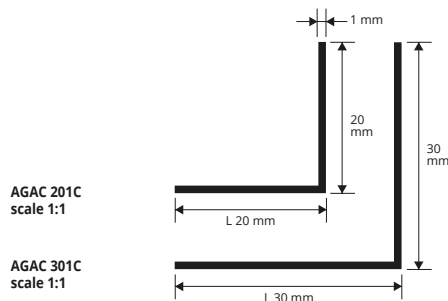

# CORNER EQUAL SIDES

POLISHED STAINLESS STEEL 1.4016

**POLISHED STAINLESS STEEL 1.4016 with protective film**  
thick 1 mm - bar length 2 lm - pack. 10 Pcs - 20 lm

Article	L x H mm	€/lm	€/Pc
AGAC 201C	20 x 20	7,15	14,30
AGAC 301C	30 x 30	8,68	17,36