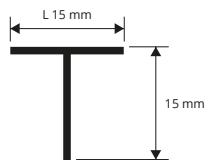

PROFILE "T FORM"

ANODIZED GOLD AND SILVER ALUMINIUM
POLISHED CHROME ALUMINIUM

T... 1515C
scale 1:1