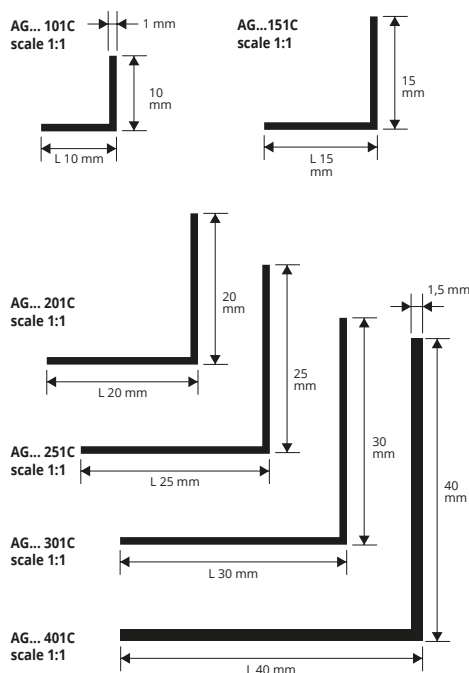

CORNER EQUAL SIDES

ANODIZED GOLD AND SILVER, POLISHED CHROME AND WHITE VARNISHED ALUMINIUM

ANODIZED GOLD and SILVER ALUMINIUM thermo packed
bar length 2 lm - pack. 10 Pcs - 20 lm

Article	L x H mm	€/lm	€/Pc
AG... 101C	10 x 10	2,38	4,76
AG... 151C	15 x 15	2,63	5,26
AG... 201C	20 x 20	3,21	6,42
AG... 251C	25 x 25	3,58	7,16
AG... 301C	30 x 30	3,92	7,84
AG... 401C	40 x 40	7,26	14,52

Available in the finishes: AO - AA.
The code of the selected colour must be added to the article code.
E.g.: AG... 101C (chosen finish anodized gold) AGAO 101C.

POLISHED CHROME ALUMINIUM thermo packed
bar length 2 lm - pack. 10 Pcs - 20 lm

Article	L x H mm	€/lm	€/Pc
AGBC 101C	10 x 10	3,74	7,48
AGBC 151C	15 x 15	4,04	8,08
AGBC 201C	20 x 20	4,81	9,62
AGBC 251C	25 x 25	5,31	10,62
AGBC 301C	30 x 30	5,91	11,82
AGBC 401C	40 x 40	9,32	18,64

WHITE VARNISHED ALUMINIUM thermo packed
bar length 2 lm - pack. 10 Pcs - 20 lm

Article	L x H mm	€/lm	€/Pc
AGB 101C	10 x 10	2,45	4,90
AGB 151C	15 x 15	2,71	5,42
AGB 201C	20 x 20	3,27	6,54
AGB 251C	25 x 25	3,62	7,24
AGB 301C	30 x 30	3,98	7,96
AGB 401C	40 x 40	7,25	14,50

The indicated prices are with bar code EAN 13.
On demand are available 1 lm bars.

COLOURS