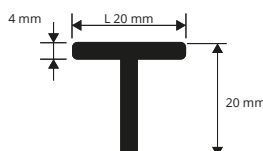

PIF 153
PIF 203
PIF 253
PIF 403

FLAT IRON

thick 3 mm - bar length 2 lm - pack. 10 Pcs - 20 lm

Article	L mm	€/lm	€/Pc
PIF 153	15	2,17	4,34
PIF 203	20	2,50	5,00
PIF 253	25	3,13	6,26
PIF 403	40	5,07	10,14

items not for sell individually.

AGF 203
AGF 303
AGF 403

CORNER EQUAL SIDES IRON

thick 3 mm - bar length 2 lm - pack. 10 Pcs - 20 lm

Article	L x H mm	€/lm	€/Pc
AGF 203	20 x 20	5,24	10,48
AGF 303	30 x 30	6,52	13,04
AGF 403	40 x 40	8,21	16,42

items not for sell individually.

ALF 3020
ALF 4020

CORNER "L-FORM" IRON

thick 2 mm - bar length 2 lm - pack. 10 Pcs - 20 lm

Article	L x H mm	€/lm	€/Pc
ALF 3020	30 x 20	6,31	12,62 *
ALF 4020	40 x 20	7,04	14,08 *

items not for sell individually.

TVF 12
TVF 16
TVF 20
TVF 25

EMPTY ROUND TUBE IRON

bar length 2 lm - pack. 10 Pcs - 20 lm

Article	Ø mm ext.	€/lm	€/Pc
TVF 12	12	3,77	7,54 *
TVF 16	16	4,83	9,66 *
TVF 20	20	5,91	11,82 *
TVF 25	25	7,08	14,16 *

items not for sell individually.

TPF 10
TPF 12

FULL ROUND TUBE IRON

bar length 2 lm - pack. 10 Pcs - 20 lm

Article	Ø mm ext.	€/lm	€/Pc
TPF 10	10	3,70	7,40 *
TPF 12	12	4,27	8,54 *

items not for sell individually.

TQPF 08
TQPF 10
TQPF 12
TQPF 14

FULL SQUARE TUBE IRON

bar length 2 lm - pack. 10 Pcs - 20 lm

Article	L x H mm	€/lm	€/Pc
TQPF 08	8 x 8	2,90	5,80 *
TQPF 10	10 x 10	4,35	8,70 *
TQPF 12	12 x 12	5,64	11,28 *
TQPF 14	14 x 14	7,64	15,28 *

items not for sell individually.

TQVF 20
TQVF 25
TQVF 30
TQVF 40

EMPTY SQUARE TUBE IRON

bar length 2 lm - pack. 10 Pcs - 20 lm

Article	L x H mm	€/lm	€/Pc
TQVF 20	20 x 20	7,15	14,30 *
TQVF 25	25 x 25	9,02	18,04 *
TQVF 30	30 x 30	10,06	20,12 *
TQVF 40	40 x 40	12,93	25,86 *

items not for sell individually.

TRF 3020
TRF 4020

EMPTY RECTANGULAR TUBE IRON

bar length 2 lm - pack. 10 Pcs - 20 lm

Article	L x H mm	€/lm	€/Pc
TRF 3020	30 x 20	7,80	15,60
TRF 4020	40 x 20	9,09	18,18

items not for sell individually.

TF 20

PROFILE "T-FORM" IRON

bar length 2 lm - pack. 10 Pcs - 20 lm

Article	L x H mm	€/lm	€/Pc
TF 20	20 x 20	5,24	10,48 *