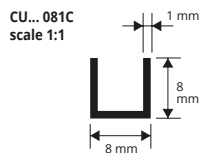

CANAL "U FORM"

ANODIZED GOLD AND SILVER, POLISHED CHROME AND WHITE VARNISHED ALUMINIUM

ANODIZED GOLD AND SILVER ALUMINIUM thermo packed
bar length 2 lm - pack. 10 Pcs - 20 lm

Article	L x H mm	€/lm	€/Pc
CU... 081C	8 x 8	2,17	4,34
CU... 101C	10 x 10	2,57	5,14
CU... 151C	10 x 15	3,11	6,22
CU... 201C	10 x 20	3,17	6,34

Available in the finishes: AO - AA.
The code of the selected colour must be added to the article code.
E.g.: CU... 101C (chosen finish anodized gold) CUAO 101C.

POLISHED CHROME ALUMINIUM thermo packed
bar length 2 lm - pack. 10 Pcs - 20 lm

Article	L x H mm	€/lm	€/Pc
CUBC 081C	8 x 8	3,82	7,64
CUBC 101C	10 x 10	3,91	7,82
CUBC 151C	10 x 15	4,77	9,54

WHITE VARNISHED ALUMINIUM thermo packed
bar length 2 lm - pack. 10 Pcs - 20 lm

Article	L x H mm	€/lm	€/Pc
CUB 081C	8 x 8	3,36	6,72
CUB 101C	10 x 10	3,55	7,10
CUB 151C	10 x 15	4,16	8,32
CUB 201C	10 x 20	4,77	9,54 *

The indicated prices are with bar code EAN 13.
On demand are available 1 lm bars.