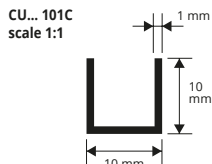

CANAL "U FORM"

ANODIZED GOLD AND SILVER, POLISHED CHROME AND WHITE VARNISHED ALUMINIUM

ANODIZED GOLD AND SILVER ALUMINIUM thermo packed
bar length 2 lm - pack. 10 Pcs - 20 lm

Article	L x H mm	€/lm	€/Pc
CU... 081C	8 x 8	2,17	4,34
CU... 101C	10 x 10	2,57	5,14
CU... 151C	10 x 15	3,11	6,22
CU... 201C	10 x 20	3,17	6,34

Available in the finishes: AO - AA.
The code of the selected colour must be added to the article code.
E.g.: CU... 101C (chosen finish anodized gold) CUAO 101C.

POLISHED CHROME ALUMINIUM thermo packed
bar length 2 lm - pack. 10 Pcs - 20 lm

Article	L x H mm	€/lm	€/Pc
CUBC 081C	8 x 8	3,82	7,64
CUBC 101C	10 x 10	3,91	7,82
CUBC 151C	10 x 15	4,77	9,54

WHITE VARNISHED ALUMINIUM thermo packed
bar length 2 lm - pack. 10 Pcs - 20 lm

Article	L x H mm	€/lm	€/Pc
CUB 081C	8 x 8	3,36	6,72
CUB 101C	10 x 10	3,55	7,10
CUB 151C	10 x 15	4,16	8,32
CUB 201C	10 x 20	4,77	9,54 *

The indicated prices are with bar code EAN 13.
On demand are available 1 lm bars.