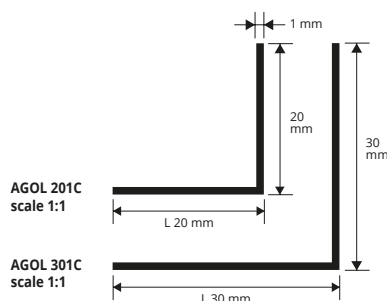

CORNER EQUAL SIDES

POLISHED BRASS

POLISHED BRASS with protective film
thick 1 mm - bar length 2 lm - pack. 10 Pcs - 20 lm

Article	L x H mm	€/lm	€/Pc
AGOL 201C	20 x 20	18,40	36,80 *
AGOL 301C	30 x 30	27,36	52,12 *

The indicated prices are with bar code EAN 13.
On demand are available 1 lm bars.

COLOURS