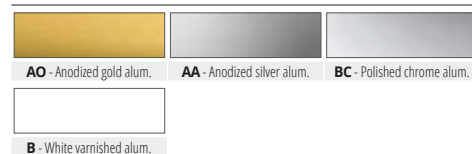

CANAL "U FORM"

ANODIZED GOLD AND SILVER, POLISHED CHROME AND WHITE VARNISHED ALUMINIUM

ANODIZED GOLD AND SILVER ALUMINIUM thermo packed
bar length 2 lm - pack. 10 Pcs - 20 lm

Article	L x H mm	€/lm	€/Pc
CU... 081C	8 x 8	2,17	4,34
CU... 101C	10 x 10	2,57	5,14
CU... 151C	10 x 15	3,11	6,22
CU... 201C	10 x 20	3,17	6,34

Available in the finishes: AO - AA.
The code of the selected colour must be added to the article code.
E.g.: CU... 101C (chosen finish anodized gold) CUAO 101C.

POLISHED CHROME ALUMINIUM thermo packed
bar length 2 lm - pack. 10 Pcs - 20 lm

Article	L x H mm	€/lm	€/Pc
CUBC 081C	8 x 8	3,82	7,64
CUBC 101C	10 x 10	3,91	7,82
CUBC 151C	10 x 15	4,77	9,54

WHITE VARNISHED ALUMINIUM thermo packed
bar length 2 lm - pack. 10 Pcs - 20 lm

Article	L x H mm	€/lm	€/Pc
CUB 081C	8 x 8	3,36	6,72
CUB 101C	10 x 10	3,55	7,10
CUB 151C	10 x 15	4,16	8,32
CUB 201C	10 x 20	4,77	9,54 *

The indicated prices are with bar code EAN 13.
On demand are available 1 lm bars.

COLOURS

CANAL DOUBLE "U FORM"

ANODIZED GOLD AND SILVER, POLISHED CHROME AND WHITE VARNISHED ALUMINIUM

ANODIZED GOLD AND SILVER ALUMINIUM thermo packed
bar length 2 lm - pack. 10 Pcs - 20 lm

Article	L x H mm	€/lm	€/Pc
CW... 167C	16 x 7	2,94	5,88
CW... 161C	16 x 12	3,62	7,24
CW... 201C	20 x 10	3,72	7,44
CW... 208C	20 x 18	4,81	9,62

Available in the finishes: AO - AA.
The code of the selected colour must be added to the article code.
E.g.: CW... 167C (chosen finish anodized gold) CWAO 167C.

POLISHED CHROME ALUMINIUM thermo packed
bar length 2 lm - pack. 10 Pcs - 20 lm

Article	L x H mm	€/lm	€/Pc
CWBC 167C	16 x 7	4,68	9,36
CWBC 161C	16 x 12	6,03	12,06
CWBC 201C	20 x 10	6,36	12,72
CWBC 208C	20 x 18	6,99	13,98

WHITE VARNISHED ALUMINIUM thermo packed
bar length 2 lm - pack. 10 Pcs - 20 lm

Article	L x H mm	€/lm	€/Pc
CWB 161C	16 x 12	3,72	7,44 *
CWB 208C	20 x 18	4,70	9,40 *