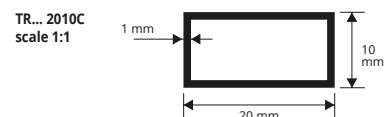

© 2020 All rights reserved by Progress Profiles. Printed in Italy

The indicated prices are with bar code EAN 13.
On demand are available 1 lm bars.

CURVE PROFILE

ANODIZED GOLD AND SILVER, POLISHED CHROME
AND WHITE VARNISHED ALUMINIUM