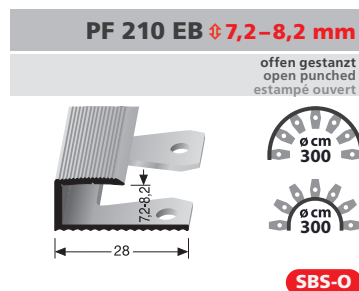

VE	10x 2,70 m			
F4 Alu silber	18082704			
VE 10	26,85 €/St			
< VE	30,88 €/St