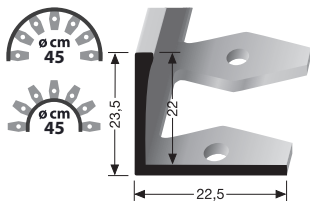

Einfach biegbare Profile

Easy bendable profiles Seuils cintrables

PF 309 $\varnothing$ 22 mm

offen gestanzt
open punched
estampé ouvert

SBS-O

VE	10 x 2,50 m			
F0 Alu natur	18092500			
VE 10	20,75 €/St			
< VE	23,86 €/St			
F4 Alu silber	18092504			
F9 Alu sand	18092509			
VE 10	24,65 €/St			
< VE	28,35 €/St			
F5 Alu gold	18092505			
F6 Alu bronze	18092506			
F2 Alu edelstahloptik	18092502			
VE 10	26,45 €/St			
< VE	30,42 €/St			
F7 Messing poliert*	18092507			
VE 10	77,30 €/St			
< VE	88,90 €/St