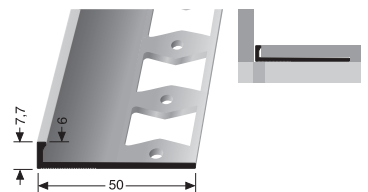

SBS-O

VE	10x 3,00 m			
F0 Alu natur	18883000			
VE 10	20,20 €/St			
< VE	23,23 €/St			
F4 Alu silber	18883004			
VE 10	23,55 €/St			
< VE	27,08 €/St			
F16 Alu pulver. schwarz	18883016			
VE 10	35,85 €/St			
< VE	41,23 €/St			

NEU-NEW NOUVEAU PF 988 G $\updownarrow$ 6 mm

offen gestanznt
open punched
estampé ouvert