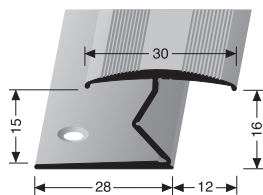

PF 383 $\varnothing$ 15/16 mm

3,0

SBS

VE	10x 2,70 m	15x 0,90 m		
F4 Alu silber	12832704	12830904		
F9 Alu sand	12832709	12830909		
VE 10/15	28,55 €/St	9,95 €/St		
< VE	32,83 €/St	11,44 €/St		
F5 Alu gold	12832705	12830905		
F6 Alu bronze	12832706	12830906		
F2 Alu edelstahloptik	12832702	12830902		
VE 10/15	32,05 €/St	11,10 €/St		
< VE	36,86 €/St	12,77 €/St