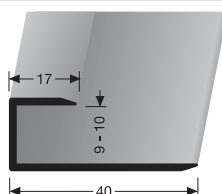

PF 201 U $\diamond$ 9-10 mm

ungebohrt
undrilled
non percé