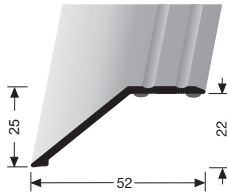

PF 245 SK

selbstklebend
self-adhesive
auto-adhésif

SBS-O

VE	10x 2,70 m	15x 0,90 m		
F4 Alu silber	13452704	13450904		
F9 Alu sand	13452709	13450909		
VE 10/15	33,55 €/St	11,50 €/St		
< VE	38,58 €/St	13,23 €/St		
F5 Alu gold	13452705	13450905		
F6 Alu bronze	13452706	13450906		
F2 Alu edelstahloptik	13452702	13450902		
VE 10/15	36,30 €/St	12,65 €/St		
< VE	41,75 €/St	14,55 €/St		
F15 Alu pulver. weiß	13452715	13450915		
F16 Alu pulver. schwarz	13452716	13450916		
VE 10/15	40,20 €/St	13,85 €/St		
< VE	46,23 €/St	15,93 €/St