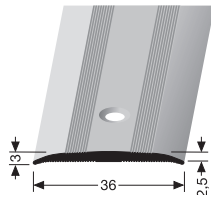

PF 440

mittig versenkt gebohrt
centrally countersunk drilled
à percement noyé central

3,0

SBS

VE	10x 2,70 m	15x 1,00 m	15x 0,90 m
F4 Alu silber	10402704	10401004	10400904
F9 Alu sand	10402709	10401009	10400909
VE 10/15	22,90 €/St	8,65 €/St	8,15 €/St
< VE	26,34 €/St	9,95 €/St	9,37 €/St
F5 Alu gold	10402705	10401005	10400905
F6 Alu bronze	10402706	10401006	10400906
F2 Alu edelstahloptik	10402702	10401002	10400902
VE 10/15	25,45 €/St	9,70 €/St	8,75 €/St
< VE	29,27 €/St	11,16 €/St	10,06 €/St