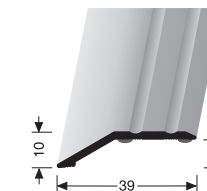

PF 244 SK
selbstklebend
self-adhesive
auto-adhésif