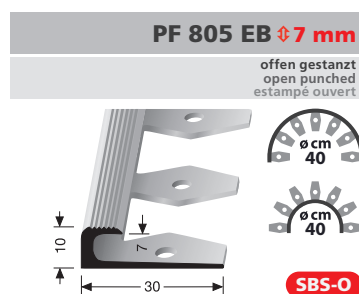

VE	10x 2,50 m			
F4 Alu silber	18052544			
VE 10	24,30 €/St			
< VE	27,95 €/St