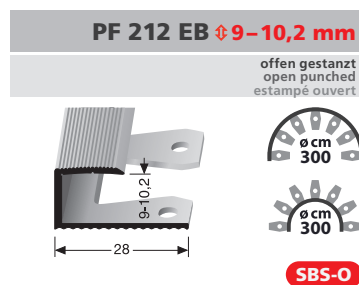

VE	10x 2,70 m			
F4 Alu silber	18102704			
VE 10	27,20 €/St			
< VE	31,28 €/St