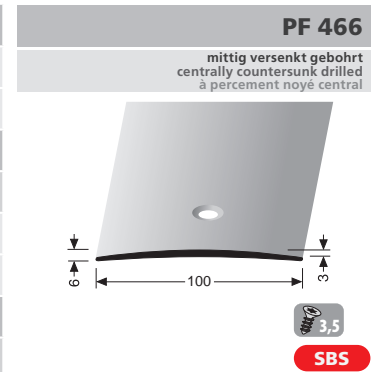

Übergangsprofile

Connecting profiles Seuils de raccordement

VE	10x 2,70 m	10x 1,00 m		
F4 Alu silber	10662704	10661004		
F9 Alu sand	10662709	10661009		
VE 10	57,40 €/St	21,55 €/St		
< VE	66,01 €/St	24,78 €/St		
F5 Alu gold	10662705	10661005		
F6 Alu bronze	10662706	10661006		
VE 10	61,55 €/St	23,05 €/St		
< VE	70,78 €/St	26,51 €/St		
F2G Alu edelstahloptik f.g.	10662702	10661002		
VE 10	67,55 €/St	25,25 €/St		
< VE	77,68 €/St	29,04 €/St