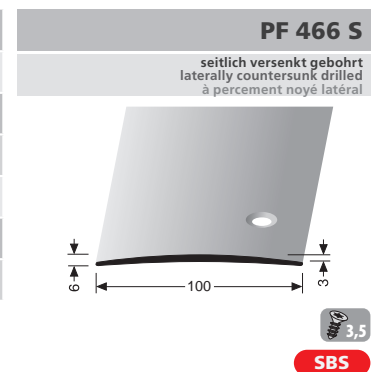

VE	10x 2,70 m	10x 1,00 m		
F4 Alu silber	12662704	12661004		
VE 10	59,35 €/St	22,30 €/St		
< VE	68,25 €/St	25,65 €/St		
F5 Alu gold	12662705	12661005		
VE 10	60,70 €/St	22,90 €/St		
< VE	69,81 €/St	26,34 €/St