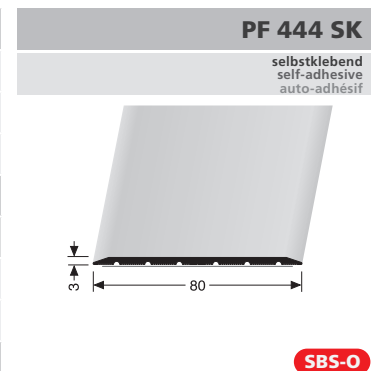

VE	10x 3,00 m	10x 2,70 m	10x 1,00 m	10x 0,90 m
F3 Alu poliert		11682703		
F4 Alu silber		11682704	11681004	11680904
F9 Alu sand		11682709	11681009	11680909
VE 10		56,80 €/St	21,40 €/St	19,45 €/St
< VE		65,32 €/St	24,61 €/St	22,37 €/St
F5 Alu gold		11682705	11681005	11680905
F6 Alu bronze		11682706	11681006	11680906
VE 10		61,30 €/St	23,05 €/St	21,10 €/St
< VE		70,50 €/St	26,51 €/St	24,27 €/St
F2G Alu edelstahl optik f.g.		11682702	11681002	11680902
VE 10		65,75 €/St	24,65 €/St	22,60 €/St
< VE		75,61 €/St	28,35 €/St	25,99 €/St
F16 Alu pulver. schwarz	11683016	11682716	11681016	11680916
VE 10	75,60 €/St	67,65 €/St	25,50 €/St	23,20 €/St
< VE	86,94 €/St	77,80 €/St	29,33 €/St	26,68 €/St