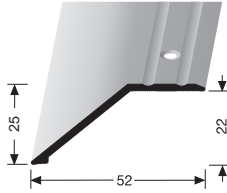

Anpassprofile

Adapting profiles Seuils d'adaptation

PF 245

3,0

SBS

VE	10x 2,70 m	15x 0,90 m		
F4 Alu silber	12452704	12450904		
F9 Alu sand	12452709	12450909		
VE 10/15	31,85 €/St	10,70 €/St		
< VE	36,63 €/St	12,31 €/St		
F5 Alu gold	12452705	12450905		
F6 Alu bronze	12452706	12450906		
F2 Alu edelstahloptik	12452702	12450902		
VE 10/15	35,10 €/St	12,00 €/St		
< VE	40,37 €/St	13,80 €/St