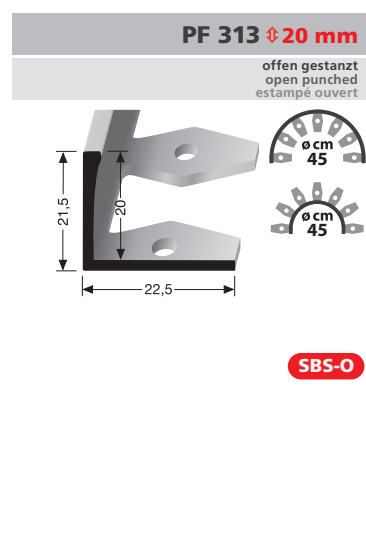

VE	10x 2,50 m			
F0 Alu natur	18132500			
VE 10	20,30 €/St			
< VE	23,35 €/St			
F4 Alu silber	18132504			
F9 Alu sand	18132509			
VE 10	23,95 €/St			
< VE	27,54 €/St			
F5 Alu gold	18132505			
F6 Alu bronze	18132506			
F2 Alu edelstahloptik	18132502			
VE 10	25,70 €/St			
< VE	29,56 €/St