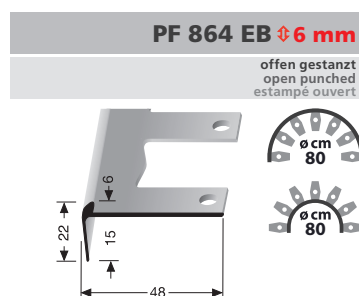

Einfach biegbare TK-Profile

Easy bendable TK-Profiles Nez de marches cintrables

VE	10x 2,50 m			
F4 Alu silber	18842504			
VE 10	39,20 €/St			
< VE	45,08 €/St			
F2 Alu edelstahloptik	18842502			
VE 10	41,55 €/St			
< VE	47,78 €/St