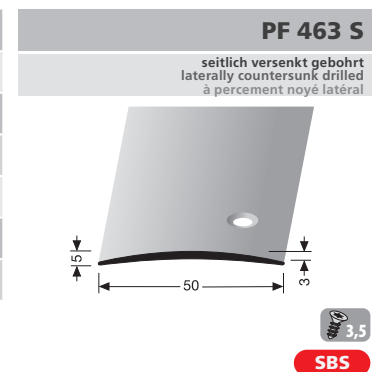

VE	10x 2,70 m	15x 1,00 m
F4 Alu silber	12632704	12631004
VE 10/15	32,15 €/St	12,10 €/St
< VE	36,97 €/St	13,92 €/St
F5 Alu gold	12632705	12631005
VE 10/15	32,75 €/St	12,40 €/St
< VE	37,66 €/St	14,26 €/St