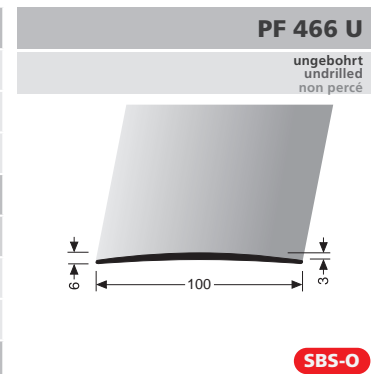

VE	10x 2,70 m	10x 1,00 m		
F3 Alu poliert	11662713			
F4 Alu silber	11662714	11661014		
F9 Alu sand	11662719	11661019		
VE 10	53,55 €/St	20,05 €/St		
< VE	61,58 €/St	23,06 €/St		
F5 Alu gold	11662715	11661015		
F6 Alu bronze	11662716	11661016		
VE 10	57,80 €/St	21,65 €/St		
< VE	66,47 €/St	24,90 €/St		
F2G Alu edelstahloptik f.g.	11662712	11661012		
VE 10	63,80 €/St	23,85 €/St		
< VE	73,37 €/St	27,43 €/St