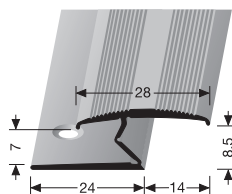

PF 382 $\varnothing$ 7/8,5 mm

3,0

SBS

VE	10x 2,70 m	15x 1,00 m	15x 0,90 m	
F4 Alu silber	12822704	12821004	12820904	
F9 Alu sand	12822709	12821009	12820909	
VE 10/15	25,80 €/St	9,50 €/St	8,75 €/St	
< VE	29,67 €/St	10,93 €/St	10,06 €/St	
F5 Alu gold	12822705	12821005	12820905	
F6 Alu bronze	12822706	12821006	12820906	
F2 Alu edelstahloptik	12822702	12821002	12820902	
VE 10/15	27,90 €/St	10,40 €/St	9,30 €/St	
< VE	32,09 €/St	11,96 €/St	10,70 €/St