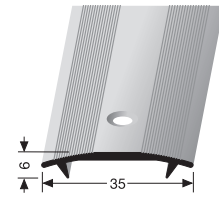

Übergangsprofile

Connecting profiles Seuils de raccordement

VE	10x 2,70 m	15x 0,90 m		
F4 Alu silber	10452704	10450904		
F9 Alu sand	10452709			
VE 10/15	24,15 €/St	8,45 €/St		
< VE	27,77 €/St	9,72 €/St		
F2 Alu edelstahloptik	10452702	10450902		
VE 10/15	26,50 €/St	9,10 €/St		
< VE	30,48 €/St	10,47 €/St		

PF 445

mittig versenkt gebohrt
centrally countersunk drilled
à percement noyé central