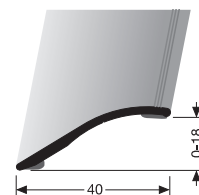

Anpassprofile

Adapting profiles Seuils d'adaptation

VE	10x 3,00 m	10x 2,70 m	15x 1,00 m
F4 Alu silber	13483004	13482704	13481004
F9 Alu sand	13483009	13482709	13481009
VE 10/15	31,05 €/St	27,90 €/St	10,75 €/St
< VE	35,71 €/St	32,09 €/St	12,36 €/St
F2G Alu edelstahloptik f.g.	13483002	13482702	13481002
F4G Alu silber f.g.	13483014		13481014
VE 10/15	35,30 €/St	31,85 €/St	12,20 €/St
< VE	40,60 €/St	36,63 €/St	14,03 €/St
F1G Alu platinum f.g.	13483011		13481011
VE 10/15	39,95 €/St		13,90 €/St
< VE	45,94 €/St		15,99 €/St
F15 Alu pulver. weiß	13483015	13482715	13481015
F16 Alu pulver. schwarz	13483016	13482716	13481016
VE 10/15	38,10 €/St	34,35 €/St	13,40 €/St
< VE	43,82 €/St	39,50 €/St	15,41 €/St

PF 248 SK

selbstklebend
self-adhesive
auto-adhésif

SBS-O