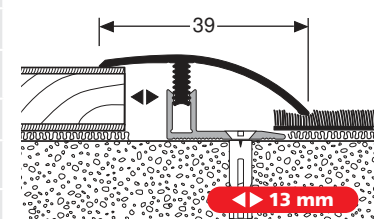

PF 556 H $\updownarrow$ 7-12 mm

DIGITAL PRINTING DECOR