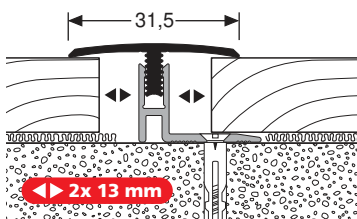

PF 561 H $\diamond$ 12-17 mm

DIGITAL
PRINTING
DECOR

VE	10x 3,00 m	10x 2,70 m	10x 2,00 m	10x 1,00 m	10x 0,90 m
H30 Alu Eiche hell	64213030	64212730	64212030	64211030	64210930
H33 Alu Eiche weiß gekalkt	64213033	64212733	64212033	64211033	64210933
VE 10	68,45 €/St	61,65 €/St	45,75 €/St	23,55 €/St	21,25 €/St
< VE	78,72 €/St	70,90 €/St	52,61 €/St	27,08 €/St	24,44 €/St