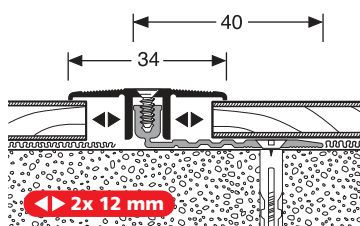

Combi

PF 288 $\varnothing$ 6,5-16 mm

**NEU-NEW
NOUVEAU**

VE	10x 3,00 m	10x 2,70 m	10x 1,00 m	10x 0,90 m
F4 Alu silber	19003004	19002704	19001004	19000904
F9 Alu sand	19003009	19002709	19001009	19000909
VE 10	74,15 €/St	66,80 €/St	26,00 €/St	23,50 €/St
< VE	85,27 €/St	76,82 €/St	29,90 €/St	27,03 €/St
F5 Alu gold	19003005	19002705	19001005	19000905
F6 Alu bronze	19003006	19002706	19001006	19000906
F2 Alu edelstahloptik	19003002	19002702	19001002	19000902
VE 10	76,95 €/St	69,25 €/St	27,00 €/St	24,25 €/St
< VE	88,49 €/St	79,64 €/St	31,05 €/St	27,89 €/St
F4G Alu silber f.g.	19003014		19001014	
VE 10	83,05 €/St		29,15 €/St	
< VE	95,51 €/St		33,52 €/St	
F1G Alu platinumium f.g.	19003014		19001011	
VE 10	90,05 €/St		31,60 €/St	
< VE	103,56 €/St		36,34 €/St	
F17 Alu schwarz	19003017	19002717	19001017	
VE 10	81,05 €/St	72,90 €/St	28,10 €/St	
< VE	93,21 €/St	83,84 €/St	32,32 €/St