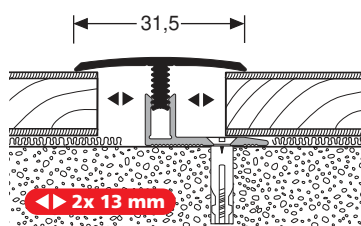

UNO-Click-Laminat

PF 558 $\varnothing$ 7-12 mm

**NEU-NEW
NOUVEAU**

VE	10x 3,00 m	10x 2,70 m	10x 2,00 m	10x 1,00 m	10x 0,90 m
F4 Alu silber	64203004	64202704	64202004	64201004	64200904
F9 Alu sand	64203009	64202709	64202009	64201009	64200909
VE 10	55,75 €/St	50,15 €/St	37,15 €/St	19,40 €/St	17,45 €/St
< VE	64,11 €/St	57,67 €/St	42,72 €/St	22,31 €/St	20,07 €/St
F6 Alu bronze	64203006	64202706	64202006	64201006	64200906
VE 10	59,10 €/St	53,20 €/St	39,40 €/St	20,55 €/St	18,45 €/St
< VE	67,97 €/St	61,18 €/St	45,31 €/St	23,63 €/St	21,22 €/St
F2G Alu edelstahl-optik f.g.	64203002	64202702	64202002	64201002	64200902
VE 10	61,25 €/St	55,15 €/St	40,85 €/St	21,30 €/St	19,10 €/St
< VE	70,44 €/St	63,42 €/St	46,98 €/St	24,50 €/St	21,97 €/St
F16 Alu pulver. schwarz			64202016		
VE 10			39,70 €/St		
< VE			45,66 €/St