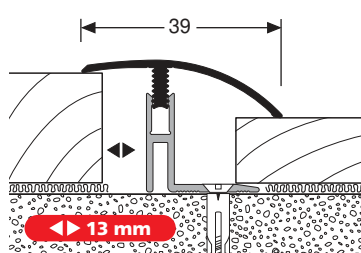

PF 562 $\varnothing$ 17-22 mm

VE	10x 3,00 m	10x 2,00 m	10x 1,00 m
F4 Alu silber	64423004	64422004	64421004
F9 Alu sand	64423009	64422009	64421009
VE 10	67,65 €/St	45,00 €/St	23,50 €/St
< VE	77,80 €/St	51,75 €/St	27,03 €/St
F6 Alu bronze	64423006	64422006	64421006
VE 10	71,85 €/St	47,95 €/St	24,85 €/St
< VE	82,63 €/St	55,14 €/St	28,58 €/St
F2G Alu edelstahloptik f.g.	64423002	64422002	64421002
VE 10	73,80 €/St	49,20 €/St	25,50 €/St
< VE	84,87 €/St	56,58 €/St	29,33 €/St