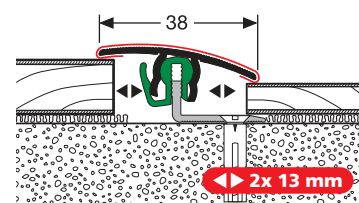

PF 788 H $\varnothing$ 7-18 mm

DIGITAL PRINTING DECOR