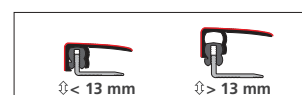

PF 787 H $\varnothing$ 7-18 mm

DIGITAL PRINTING DECOR