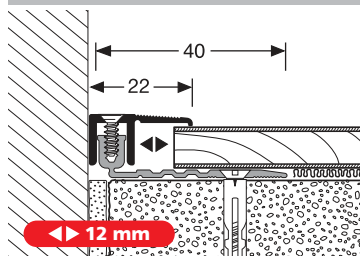

PF 287 $\varnothing$ 6,5-16 mm

**NEU-NEW
NOUVEAU**

VE	10x 3,00 m	10x 2,70 m	10x 1,00 m	10x 0,90 m
F4 Alu silber	19103004	19102704	19101004	19100904
F9 Alu sand	19103009	19102709	19101009	19100909
VE 10	67,55 €/St	60,75 €/St	23,85 €/St	21,50 €/St
< VE	77,68 €/St	69,86 €/St	27,43 €/St	24,73 €/St
F5 Alu gold	19103005	19102705	19101005	19100905
F6 Alu bronze	19103006	19102706	19101006	19100906
F2 Alu edelstahloptik	19103002	19102702	19101002	19100902
VE 10	69,40 €/St	62,50 €/St	24,50 €/St	22,15 €/St
< VE	79,81 €/St	71,88 €/St	28,18 €/St	25,47 €/St
F4G Alu silber f.g.	19103014		19101014	
VE 10	76,95 €/St		27,15 €/St	
< VE	88,49 €/St		31,22 €/St	
F1G Alu platinumium f.g.	19103011		19101011	
VE 10	82,20 €/St		29,05 €/St	
< VE	94,53 €/St		33,41 €/St	
F17 Alu schwarz	19103017	19102717	19101017	
VE 10	73,55 €/St	66,20 €/St	25,65 €/St	
< VE	84,58 €/St	76,13 €/St	29,50 €/St