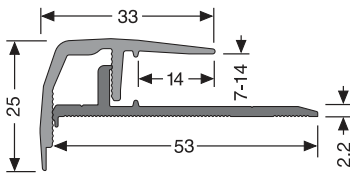

Ambiente

PF 510 $\diamond$ 7-14 mm

◀▶ 14 mm

VE	4x 3,00 m	6x 1,00 m		
F4 Alu silber	28830004	28810004		
F9 Alu sand	28830009	28810009		
VE 4/6	122,85 €/St	41,35 €/St		
< VE	141,28 €/St	47,55 €/St		
F2G Alu edelstahloptik	28830002	28810002		
VE 4/6	141,25 €/St	47,45 €/St		
< VE	162,44 €/St	54,57 €/St