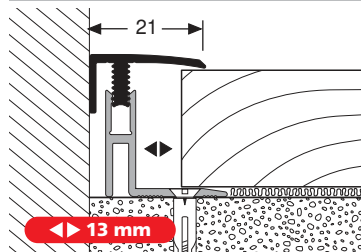

PF 563 $\varnothing$ 17-22 mm

VE	10x 3,00 m	10x 2,00 m	10x 1,00 m
F4 Alu silber	64323004	64322004	64321004
F9 Alu sand	64323009	64322009	64321009
VE 10	62,70 €/St	41,85 €/St	21,75 €/St
< VE	72,11 €/St	48,13 €/St	25,01 €/St
F6 Alu bronze	64323006	64322006	64321006
VE 10	66,15 €/St	44,05 €/St	22,90 €/St
< VE	76,07 €/St	50,66 €/St	26,34 €/St
F2G Alu edelstahloptik f.g.	64323002	64322002	64321002
VE 10	68,25 €/St	45,50 €/St	23,60 €/St
< VE	78,49 €/St	52,33 €/St	27,14 €/St