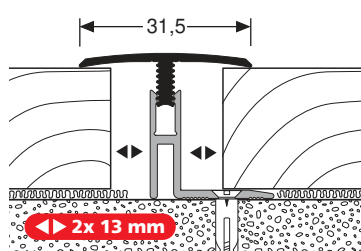

PF 559 H \updownarrow 12-17 mm

DIGITAL
PRINTING
DECOR

UNO-Click-Starkparkett

PF 564 \varnothing 17-22 mm

VE	10x 3,00 m	10x 2,00 m	10x 1,00 m
F4 Alu silber	64223004	64222004	64221004
F9 Alu sand	64223009	64222009	64221009
VE 10	62,55 €/St	41,70 €/St	21,70 €/St
< VE	71,93 €/St	47,96 €/St	24,96 €/St
F6 Alu bronze	64223006	64222006	64221006
VE 10	65,95 €/St	43,95 €/St	22,85 €/St
< VE	75,84 €/St	50,54 €/St	26,28 €/St
F2G Alu edelstahloptik f.g.	64223002	64222002	64221002
VE 10	68,10 €/St	45,35 €/St	23,55 €/St
< VE	78,32 €/St	52,15 €/St	27,08 €/St