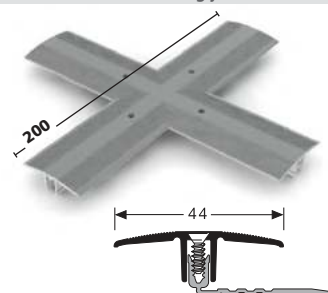

VE	1x 20 x 20 cm			
F4 Alu silber	19630204			
VE 1	82,65 €/St			
F2 Alu edelstahloptik	19630202			
VE 1	83,05 €/St			

PF 388 Maxx FK $\diamond$ 7-18 mm
360° Fugenkreuz
360° Crossing joint 360° Croix