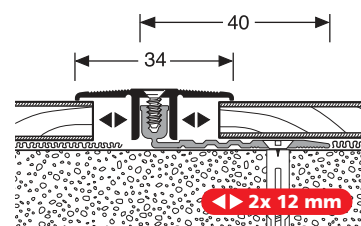

Twin-Profi

VE	10x 3,00 m	10x 2,70 m	10x 1,00 m	10x 0,90 m
F4 Alu silber	19503004	19502704	19501004	19500904
F9 Alu sand	19503009	19502709	19501009	19500909
VE 10	69,40 €/St	62,50 €/St	24,35 €/St	22,15 €/St
< VE	79,81 €/St	71,88 €/St	28,00 €/St	25,47 €/St
F5 Alu gold	19503005	19502705	19501005	19500905
F6 Alu bronze	19503006	19502706	19501006	19500906
F2 Alu edelstahloptik	19503002	19502702	19501002	19500902
VE 10	72,50 €/St	65,30 €/St	25,35 €/St	22,90 €/St
< VE	83,38 €/St	75,10 €/St	29,15 €/St	26,34 €/St
F17 Alu schwarz	19503017	19502717	19501017	
VE 10	76,70 €/St	69,05 €/St	26,65 €/St	
< VE	88,21 €/St	79,41 €/St	30,65 €/St	

PF 488 $\varnothing$ 7-15 mm