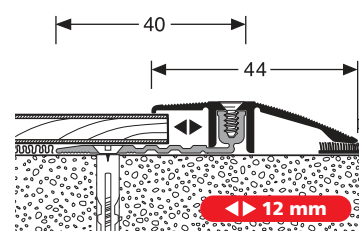

Combi

VE	10x 3,00 m	10x 2,70 m	10x 1,00 m	10x 0,90 m
F4 Alu silber	19203004	19202704	19201004	19200904
F9 Alu sand	19203009	19202709	19201009	19200909
VE 10	82,80 €/St	74,60 €/St	28,85 €/St	26,10 €/St
< VE	95,22 €/St	85,79 €/St	33,18 €/St	30,02 €/St
F5 Alu gold	19203005	19202705	19201005	19200905
F6 Alu bronze	19203006	19202706	19201006	19200906
F2 Alu edelstahloptik	19203002	19202702	19201002	19200902
VE 10	85,75 €/St	77,10 €/St	29,95 €/St	27,10 €/St
< VE	98,61 €/St	88,67 €/St	34,44 €/St	31,17 €/St
F4G Alu silber f.g.	19203014		19201014	
VE 10	91,85 €/St		32,05 €/St	
< VE	105,63 €/St		36,86 €/St	
F1G Alu platinumium f.g.	19203011		19201011	
VE 10	98,65 €/St		34,45 €/St	
< VE	113,45 €/St		39,62 €/St	
F17 Alu schwarz	19203017	19202717	19201017	
VE 10	89,80 €/St	80,85 €/St	31,05 €/St	
< VE	103,27 €/St	92,98 €/St	35,71 €/St	

PF 286 $\varnothing$ 6,5–16 mm