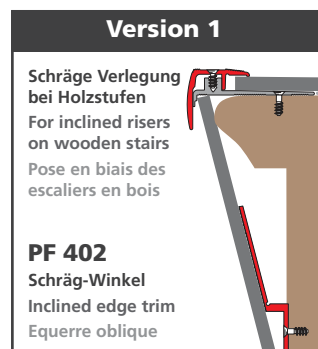

TOP-Profil zuschneiden, dabei auf die passgenaue Ausrichtung der längeren Schenkel vom TOP-Profil zur Verschiebenut des BASIS-Profils achten. TOP-Profil verschrauben. Fertig ist die sichere Stufenkante.

Trim the TOP-Profile to the required length, paying close attention to the fitting of the vertical slot into the tracking of the BASE-Profile. Please also pay attention to a visually uniform drilling pattern on each step. A safe stair edge is ready.

Coupez le seuil de recouvrement à sa longueur et prenez soin de bien ajuster sa partie longue de façon précise dans la rainure de coulisement du profilé de base. Visser le seuil de recouvrement. Voilà un nez de marche bien sécurisé.