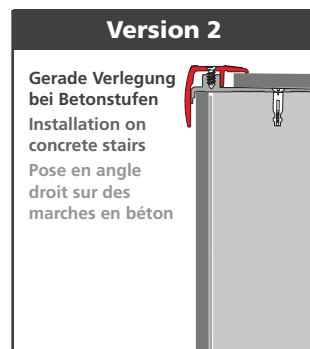

TOP-Profil zuschneiden, dabei auf die passgenaue Ausrichtung der längeren Schenkel vom TOP-Profil zur Verschiebenut des BASIS-Profils achten. TOP-Profil verschrauben. Fertig ist die sichere Stufenkante.

Trim the TOP-Profile to the required length, paying close attention to the fitting of the vertical slot into the tracking of the BASE-Profile. Please also pay attention to a visually uniform drilling pattern on each step. A safe stair edge is ready.

Coupez le seuil de recouvrement à sa longueur et prenez soin de bien ajuster sa partie longue de façon précise dans la rainure de coulisement du profilé de base. Visser le seuil de recouvrement. Voilà un nez de marche bien sécurisé.