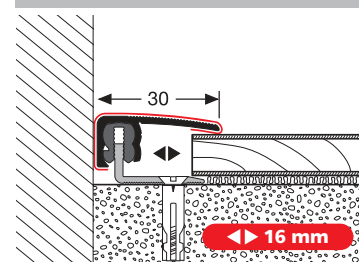

PF 787 H $\varnothing$ 7-18 mm

DIGITAL PRINTING DECOR