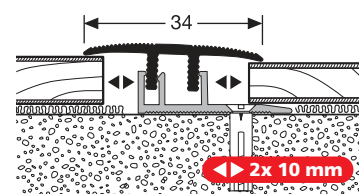

VE	10x 3,00 m	10x 2,70 m	10x 1,00 m	10x 0,90 m
F4 Alu silber	61903004	61902704	61901004	61900904
F9 Alu sand	61903009	61902709	61901009	61900909
VE 10	62,35 €/St	56,15 €/St	21,50 €/St	19,35 €/St
< VE	71,70 €/St	64,57 €/St	24,73 €/St	22,25 €/St
F6 Alu bronze	61903006	61902706	61901006	61900906
VE 10	63,85 €/St	57,45 €/St	21,95 €/St	19,75 €/St
< VE	73,43 €/St	66,07 €/St	25,24 €/St	22,71 €/St
F2G Alu edelstahloptik f.g.	61903002	61902702	61901002	61900902
VE 10	69,40 €/St	62,40 €/St	23,85 €/St	21,50 €/St
< VE	79,81 €/St	71,76 €/St	27,43 €/St	24,73 €/St

PF 588 L $\varnothing$ 6,5–9,5 mm