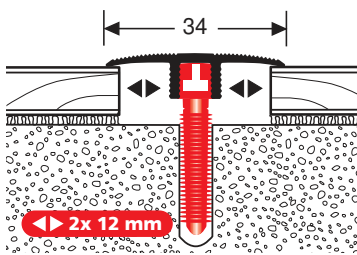

PFE-Click

PF 588 D $\varnothing$ 6-25 mm

VE	10x 2,70 m	10x 1,00 m	10x 0,90 m
F4 Alu silber	60227004	60210004	60209004
F9 Alu sand	60227009	60210009	60209009
VE 10	36,05 €/St	13,70 €/St	12,50 €/St
< VE	41,46 €/St	15,76 €/St	14,38 €/St
F5 Alu gold	60227005	60210005	60209005
F6 Alu bronze	60227006	60210006	60209006
F2 Alu edelstahloptik	60227002	60210002	60209002
VE 10	39,05 €/St	14,85 €/St	13,35 €/St
< VE	44,91 €/St	17,08 €/St	15,35 €/St