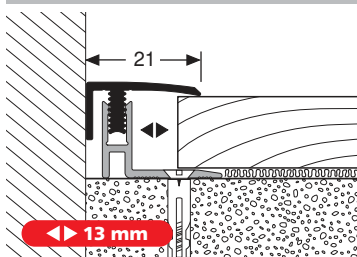

PF 560 $\diamond$ 12-17 mm

NEU-NEW
NOUVEAU

VE	10x 3,00 m	10x 2,70 m	10x 2,00 m	10x 1,00 m	10x 0,90 m
F4 Alu silber	64313004	64312704	64312004	64311004	64310904
F9 Alu sand	64313009	64312709	64312009	64311009	64310909
VE 10	59,30 €/St	53,40 €/St	39,55 €/St	20,60 €/St	18,55 €/St
< VE	68,20 €/St	61,41 €/St	45,48 €/St	23,69 €/St	21,33 €/St
F6 Alu bronze	64313006	64312706	64312006	64311006	64310906
VE 10	62,70 €/St	56,45 €/St	41,85 €/St	21,75 €/St	19,60 €/St
< VE	72,11 €/St	64,92 €/St	48,13 €/St	25,01 €/St	22,54 €/St
F2G Alu edelstahl-optik f.g.	64313002	64312702	64312002	64311002	64310902
VE 10	64,90 €/St	58,40 €/St	43,25 €/St	22,50 €/St	20,20 €/St
< VE	74,64 €/St	67,16 €/St	49,74 €/St	25,88 €/St	23,23 €/St
F16 Alu pulver. schwarz			64312016		
VE 10			42,15 €/St		
< VE			48,47 €/St